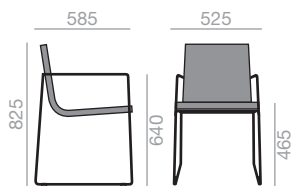

SI-0594

Stackable chair with upholstered seat and backrest and steel sled base in polished chrome finish.

Stapelbarer Stuhl, gepolsterte Sitzschale und Kufengestell aus Stahl glanzverchromt.

	COM (cm.) per unit	COL m ²
1 unit	200	3,50
10 units or more	100	

0,29 m³
 20,5 kg
 x2

6
 10

SO-0595

Stackable armchair with upholstered seat and backrest and steel sled base in polished chrome finish. Optional: Upholstered arms.

Stapelbarer Armlehnstuhl gepolsterte Sitzschale und Kufengestell aus Stahl glanzverchromt. Armlehnen optional gepolstert.

	COM (cm.) per unit	COL m ²
1 unit	200	3,50
10 units or more	100	

0,29 m³
 22,5 kg
 x2

6
 10

Upholstered arm
up charge
Aufpreis für gepolsterte
Armlehnen

SI-0567

Chair with upholstered seat and backrest and steel oval plate cantilever base in polished chrome finish.