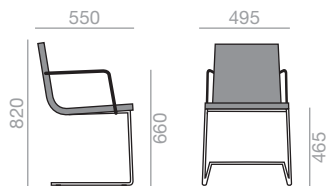

0,29 m³
 20,5 kg
 x2

6
 10

SO-0595

Stackable armchair with upholstered seat and backrest and steel sled base in polished chrome finish. Optional: Upholstered arms.

Stapelbarer Armlehnstuhl gepolsterte Sitzschale und Kufengestell aus Stahl glanzverchromt. Armlehnen optional gepolstert.

	COM (cm.) per unit	COL m ²
1 unit	200	3,50
10 units or more	100	

0,29 m³
 22,5 kg
 x2

6
 10

Upholstered arm
up charge
Aufpreis für gepolsterte
Armlehnen

SI-0567

Chair with upholstered seat and backrest and steel oval plate cantilever base in polished chrome finish.

Stuhl mit gepolsteter Sitzschale und Freischwingergestell aus Stahl, glanzverchromt.

	COM (cm.) per unit	COL m ²
1 unit	200	3,50
10 units or more	100	

0,32 m³
 21,5 kg
 x2

SO-0568

Armchair with upholstered seat and backrest and steel oval plate cantilever base in polished chrome finish. Optional: Upholstered arms.

Stackable on the floor
stapelbar auf Boden

Stackable on trolley
stapelbar auf Stapelwagen

Measures +/- 5mm.
Masse +/- 5mm.

SI-0606

 Chair with upholstered seat and backrest and 4-legged solid beech wood base.