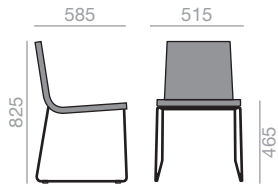

SI-0594

Stackable chair with upholstered seat and backrest and steel sled base in polished chrome finish.

Stapelbarer Stuhl, gepolsterte Sitzschale und Kufengestell aus Stahl glanzverchromt.

	COM (cm.) per unit	COL m ²
1 unit	200	3,50
10 units or more	100	