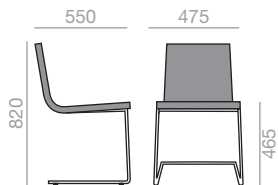

0,29 m³
 20,5 kg
 x2

6
 10

SO-0595

Stackable armchair with upholstered seat and backrest and steel sled base in polished chrome finish. Optional: Upholstered arms.

Stapelbarer Armlehnstuhl gepolsterte Sitzschale und Kufengestell aus Stahl glanzverchromt. Armlehnen optional gepolstert.

	COM (cm.) per unit	COL m ²
1 unit	200	3,50
10 units or more	100	

0,29 m³
 22,5 kg
 x2

6
 10

Upholstered arm
up charge
Aufpreis für gepolsterte
Armlehnen

SI-0567

Chair with upholstered seat and backrest and steel oval plate cantilever base in polished chrome finish.

Stackable on the floor
stapelbar auf Boden

Stackable on trolley
stapelbar auf Stapelwagen

Measures +/- 5mm.
Masse +/- 5mm.

SI-0606

 Chair with upholstered seat and backrest and 4-legged solid beech wood base.