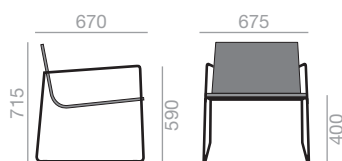

## BU-0588

Stackable lounge chair with upholstered seat and backrest and steel sled base in polished chrome finish. Optional: Parallel stitching upholstery. \*Hide Leather

Stapelbarer Sessel mit gepolsterter Sitzschale und mit Kufengestell aus Stahl glanzverchromt. Optional mit horizontaler Steppnaht. \*Kernleder.

	COM (cm.) per unit	COL m <sup>2</sup>
1 unit	115	5,00
10 units or more	105	

0,36 m<sup>3</sup>  
 23,5 kg  
 x2

6

Parallel stitching upholstery up charge  
 Aufpreis für horizontale Steppnaht

## BU-0589

Stackable lounge chair with arms and upholstered seat and backrest. Steel sled base in polished chrome finish. Optional: Parallel stitching upholstery. Also available: Upholstered arms option. \*Hide leather