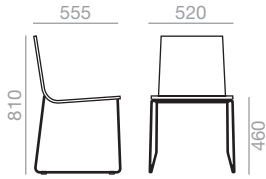

## SI-0582

Stackable chair with oak board seat and backrest and steel sled base in polished chrome finish. Optional fully upholstered shell or parallel upholstery stitching. Optional upholstered seat pad or upholstered shell pad. \*Hide Leather.