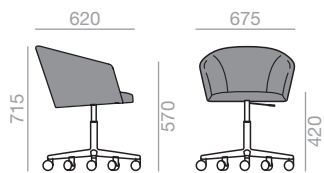

SO-2999

Armchair with a four star aluminum swivel base, with self-return system, and finished in polished aluminum, white or black. Upholstered seat and backrest.

Armlehnstuhl mit gepolsterter Sitzfläche und Rückenlehne. 4-Sternfuss drehbar mit Rückkehrmechanik. Ausführung Alu poliert, Weiss oder Schwarz.

	COM cm. per unit	COL m ²
1 unit	180	3,50
10 units or more	153	

0,34 m³
 18,5 kg
 x1

SO-3000

Armchair with upholstered seat and aluminum central base with 5 casters, swivel and pneumatic height adjustment. Available in polished aluminum, white or black. The chair rises to 120mm.