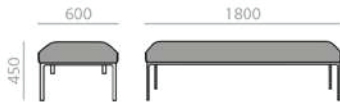

## BC2078

3-seater bench with 4-legged injected aluminum base available in polished aluminum, matte white and matte black. Piping available in fabric to match upholstery on the bench, white, black or sand color.