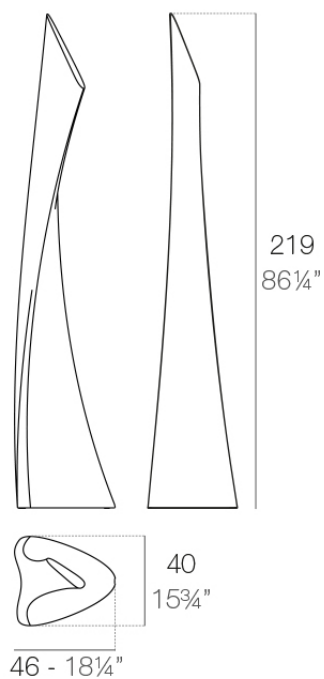

Wing lamp

by A-cero

The outdoor furniture's Wing Collection by A-cero for Vondom, was born as a result of the folding of the straight and curve lines projection mixed in a dynamic way.

Info

Description

Made of polyethylene resin by rotational moulding. 100% Recyclable. Item suitable for indoor and outdoor use. Available in different finishes.

Weight: 20 Kg

WING Lámpara
WING Lamp

Finishes

finishes

BASIC

Ref. 53033A

ice

black