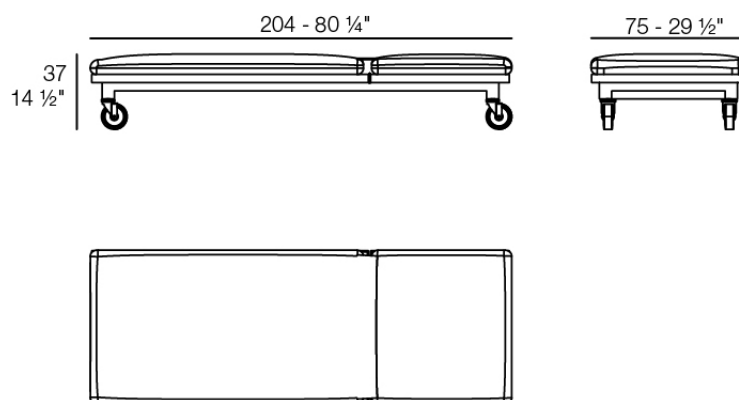

Vineyard sun longer

by Ramón Esteve

Vineyard Collection, by Ramon Esteve, is an aluminium and wooden outdoor furniture collection with a rustic and warm style.

Info

Description

Weight: 36.5 Kg

VINEYARD Tumbona
VINEYARD Sun Lounger