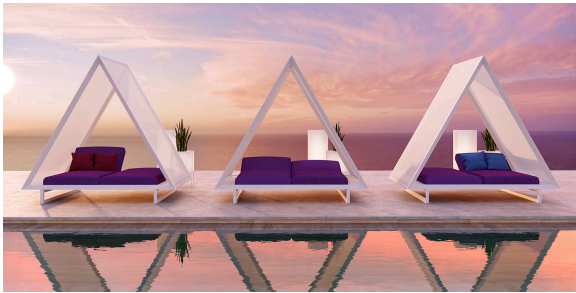

Products / Daybed / Vineyard Daybed. Fabric Roof

Vineyard daybed. fabric roof

by Ramón Esteve

Vineyard Daybed Collection, designed by Ramón Esteve for Vondom, was born from the idea of a **place of refuge**. It's gabled roof is reminiscent of traditional architecture; this piece consists of an aluminum structure and a double reclining mattress that ensures a comfortable and versatile daybed.

Ambients

Products / Daybed / Vineyard Daybed. Woven Rope Roof

Vineyard daybed. woven rope roof

by Ramón Esteve

Vineyard Daybed Collection, designed by Ramón Esteve for Vondom, was born from the idea of a **place of refuge**. It's gabled roof is reminiscent of traditional architecture; this piece consists of an aluminum structure and a double reclining mattress that ensures a comfortable and versatile daybed.

Info

Description

Daybed with a lacquered aluminum frame . The roof is a stainless steel structure with braided rope. Suitable for indoor and outdoor use.

Weight: 364.85 Kg

FRAME VINEYARD Daybed con capota trenzada
 FRAME VINEYARD Daybed with woven rope parasol