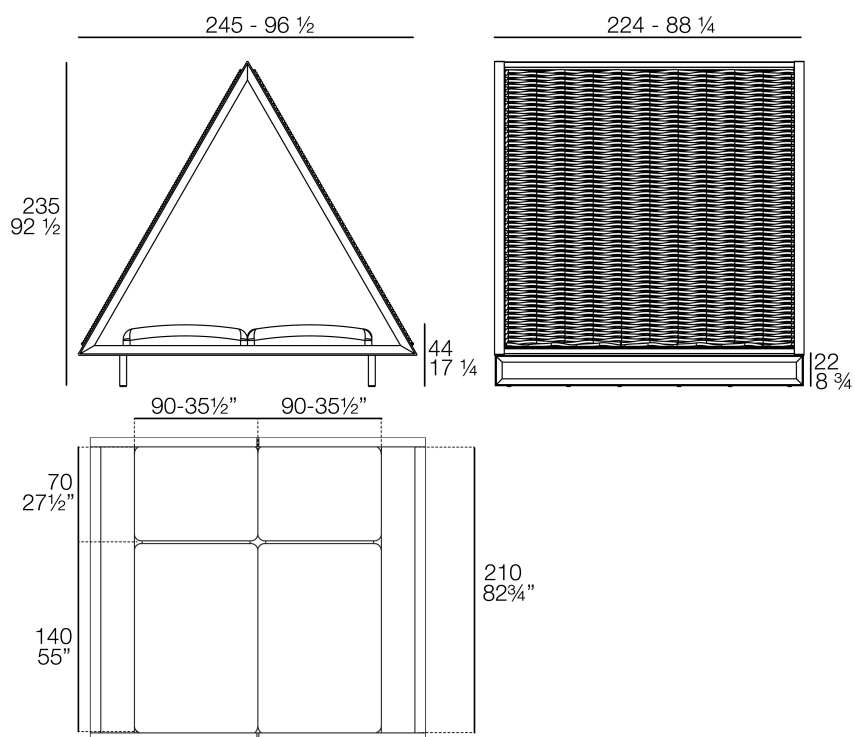

Info

Description

Daybed with a lacquered aluminum frame . The roof is a stainless steel structure with braided rope. Suitable for indoor and outdoor use.

Weight: 364.85 Kg

FRAME VINEYARD Daybed con capota trenzada
 FRAME VINEYARD Daybed with woven rope parasol