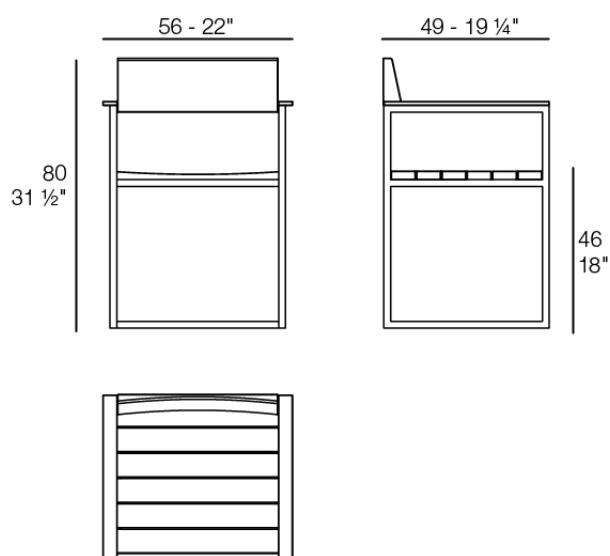

Info

Description

VINEYARD Silla
VINEYARD Chair