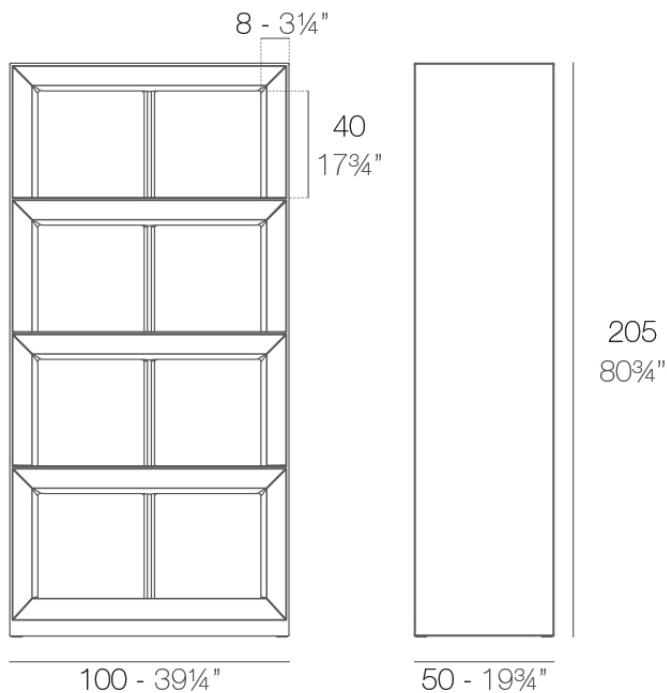

Info

Description

Made of polyethylene resin by rotational moulding. 100% Recyclable. Item suitable for indoor and outdoor use. Available in different finishes.

Weight: 40.05 Kg

VELA Contrabarra
VELA Shelving system