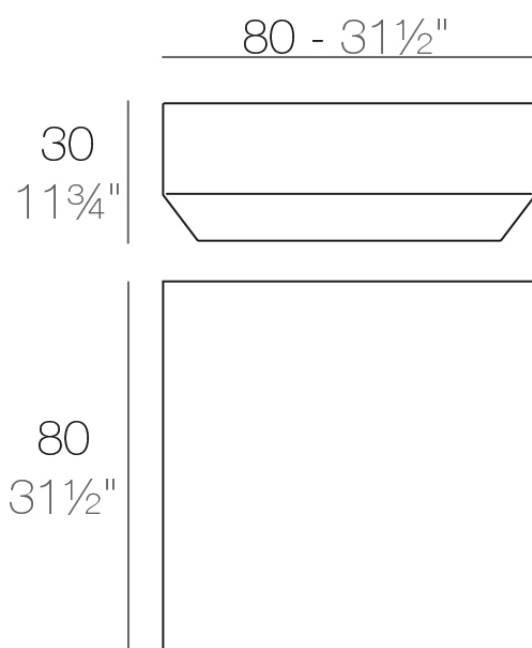

Info

Description

Made of polyethylene resin by rotational moulding. 100% Recyclable. Item suitable for indoor and outdoor use. Available in different finishes.

Weight: 11.05 Kg

VELA Mesa Baja 80 x 80
VELA Low Table 31 1/2"