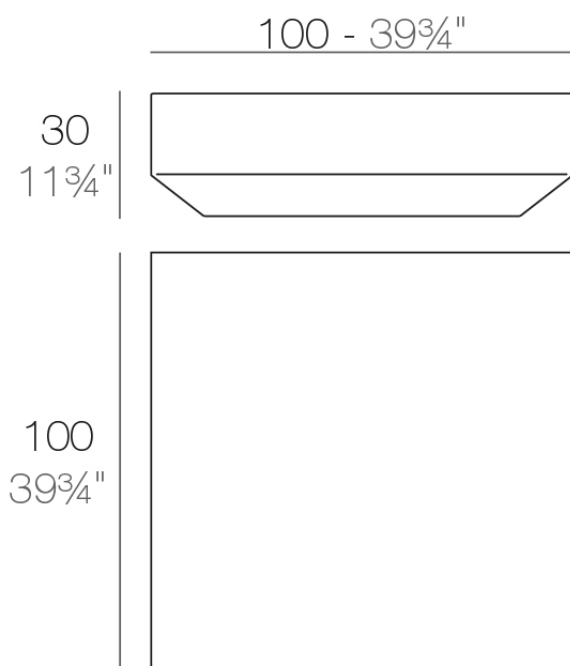

Info

Description

Made of polyethylene resin by rotational moulding. 100% Recyclable. Item suitable for indoor and outdoor use. Available in different finishes.

Weight: 15 Kg

VELA Mesa Baja 100 x 100
VELA Low Table 39 3/4" x 39 3/4"