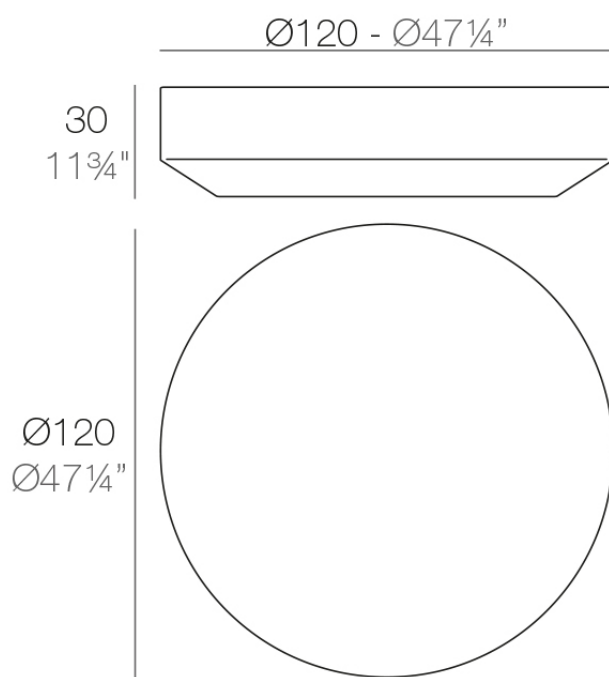

Info

Description

Made of polyethylene resin by rotational moulding. 100% Recyclable. Item suitable for indoor and outdoor use. Available in different finishes.

Weight: 18.05 Kg

VELA Mesa Baja Ø120
VELA Low Table Ø47 1/4"