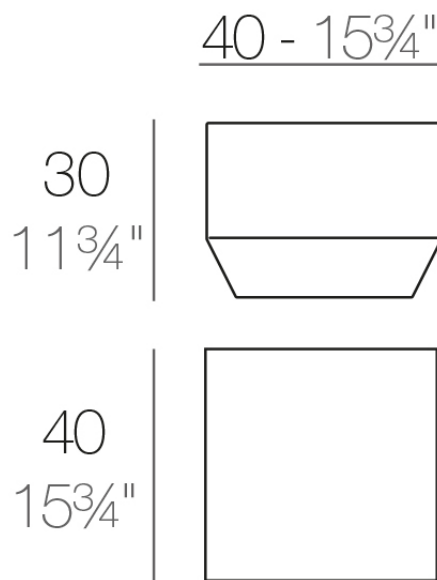

Info

Description

Made of polyethylene resin by rotational moulding. 100% Recyclable. Item suitable for indoor and outdoor use. Available in different finishes.

Weight: 3.5 Kg

VELA Mesa Baja 40 x 40
VELA Low Table 15³/₄"