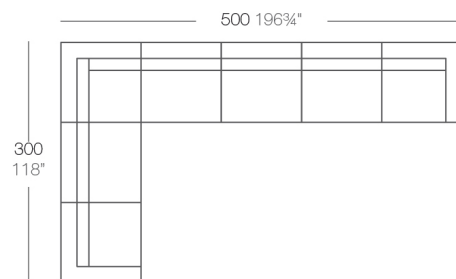

Combinations

1 x 54027 Módulo Central XL Sectional Sofa XL Armless
1 x 54024 Módulo Izquierdo XL Sectional Sofa XL Left
1 x 54025 Módulo Derecho XL Sectional Sofa XL Right

4 x 54026 Módulo Central Sectional Sofa Armless
1 x 54029 Módulo Esquina Sectional Sofa Corner
1 x 54077 Módulo Izquierdo Sectional Sofa Left
1 x 54078 Módulo Derecho Sectional Sofa Right