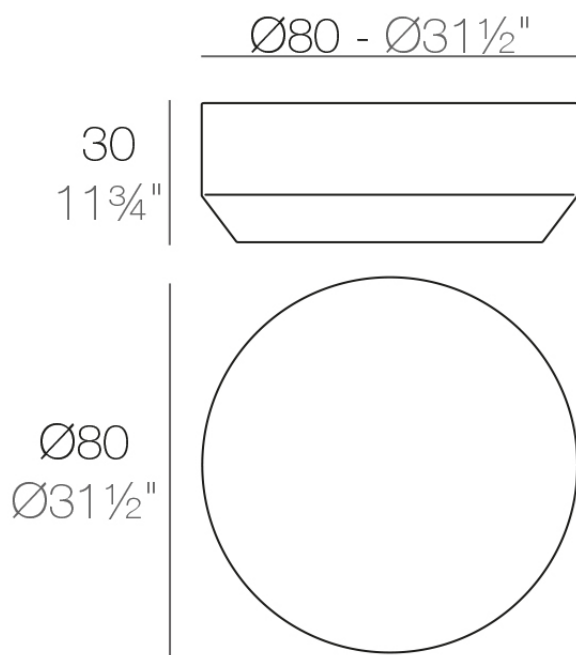

Info

Description

Made of polyethylene resin by rotational moulding. 100% Recyclable. Item suitable for indoor and outdoor use. Available in different finishes.

Weight: 9.05 Kg

VELA Mesa Baja Ø80
VELA Low Table