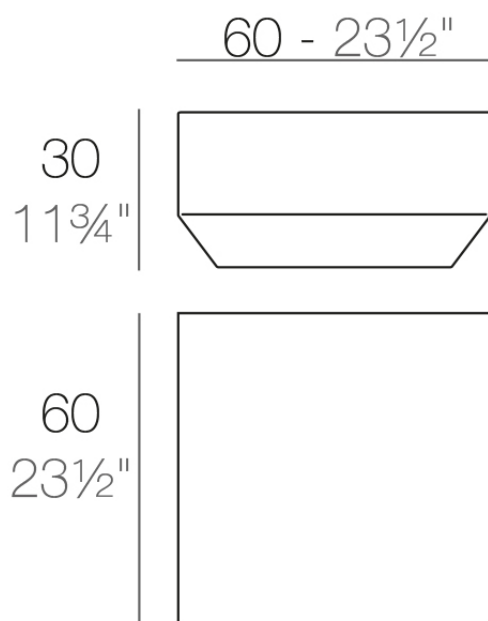

### Description

Made of polyethylene resin by rotational moulding. 100% Recyclable. Item suitable for indoor and outdoor use. Available in different finishes.

Weight: 3.3 Kg

VELA Mesa Baja 60 x 60  
VELA Low Table 23½"