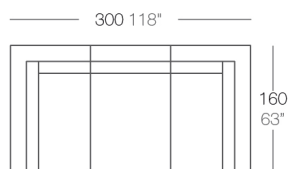

Combinations

1 x 54027 Módulo Central XL Sectional Sofa XL Armless
1 x 54024 Módulo Izquierdo XL Sectional Sofa XL Left
1 x 54025 Módulo Derecho XL Sectional Sofa XL Right