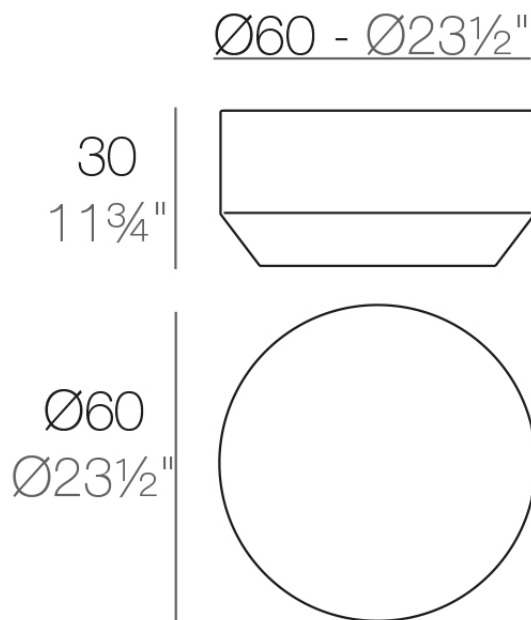

Info

Description

Made of polyethylene resin by rotational moulding. 100% Recyclable. Item suitable for indoor and outdoor use. Available in different finishes.

Weight: 4.85 Kg

VELA Mesa Baja Ø60
VELA Low Table Ø23½"