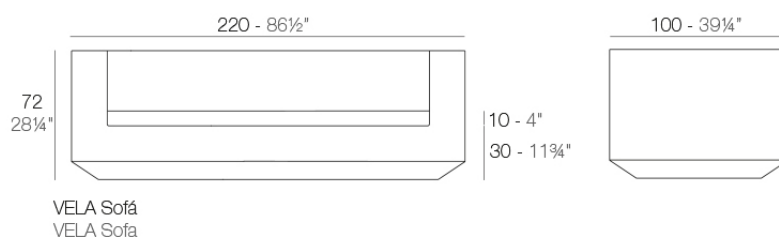

Info

Description

Made of polyethylene resin by rotational moulding. 100% Recyclable. Item suitable for indoor and outdoor use. Available in different finishes.

Weight: 62.13 Kg

Finishes

finishes

BASIC

Ref. 54170