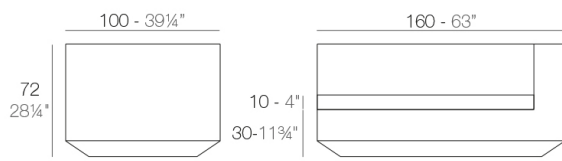

Modules

VELA Sofá Módulo Izquierdo XL
VELA Sectional Sofa XL Left