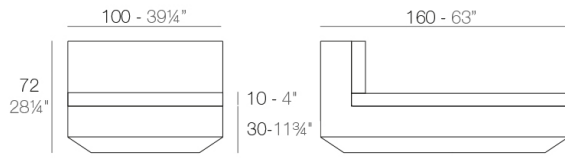

VELA Sofá Módulo Central Chaise Longue
VELA Sectional Sofa Armless Chaise Lounge