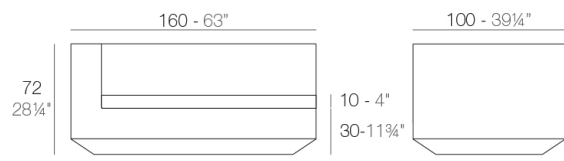

Info

Description

Made of polyethylene resin by rotational moulding. 100% Recyclable. Item suitable for indoor and outdoor use. Available in different finishes.

Modules

VELA Sofá Módulo Izquierdo XL
VELA Sectional Sofa XL Left