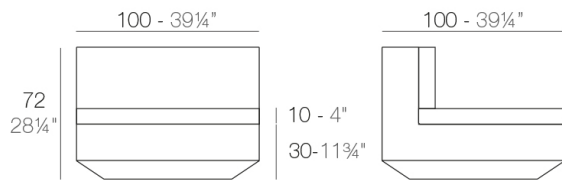

VELA Sofá Módulo Central
VELA Sectional Sofa Armless