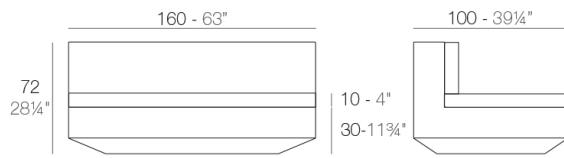

VELA Sofá Módulo Central XL
VELA Sectional Sofa XL Armless