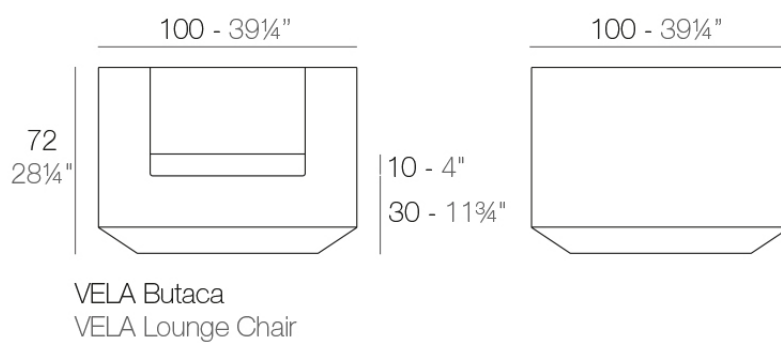

Info

Description

Made of polyethylene resin by rotational moulding. 100% Recyclable. Item suitable for indoor and outdoor use. Available in different finishes.

Weight: 32.58 Kg

Finishes

finishes

BASIC

Ref. 54023