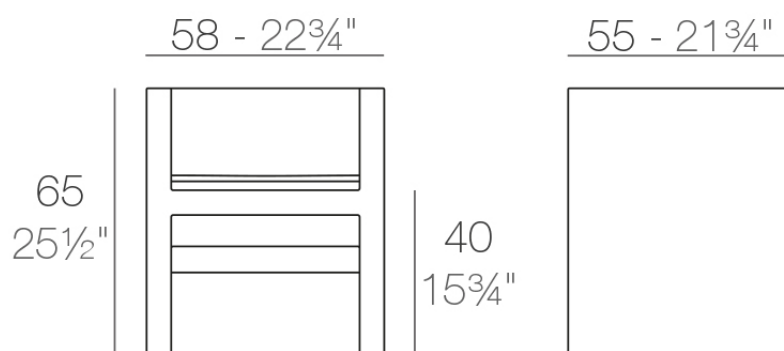

### Description

Made of polyethylene resin by rotational moulding. 100% Recyclable. Item suitable for indoor and outdoor use. Available in different finishes.

Weight: 13.52 Kg

VELA Silla con brazos  
VELA Armchair