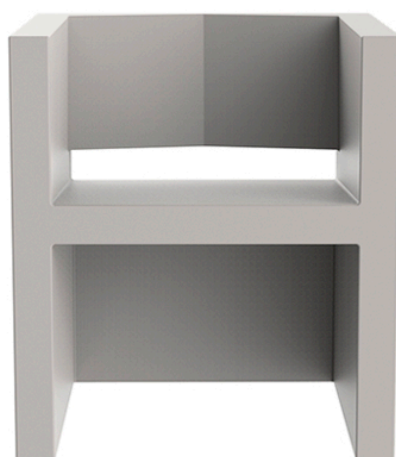

Vela armchair

by Ramón Esteve

Vela Collection, designed by Ramon Esteve for Vondom. This extensive outdoor furniture and plantpot collection aims to offer the comfort and the quality of interior furniture without losing it's original qualities.