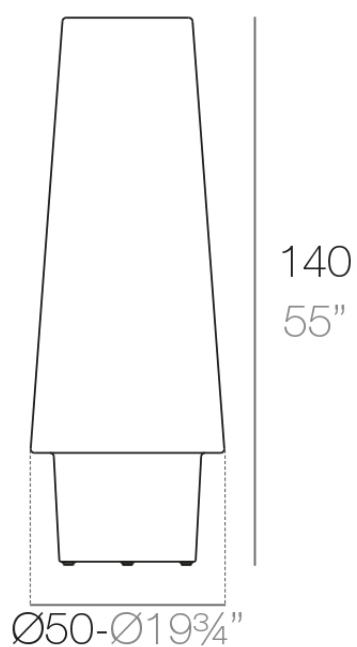

Info

Description

Made of polyethylene resin by rotational moulding. 100% Recyclable. Item suitable for indoor and outdoor use. Available in different finishes.

Weight: 10.73 Kg

ULM Lámpara
ULM Lamp

Finishes