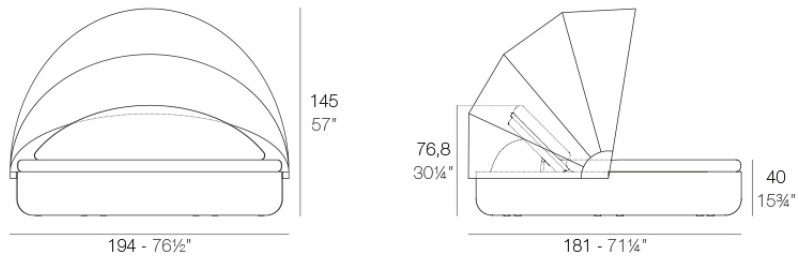

Info

Description

Weight: 100.89 Kg

ULM Daybed reclinable con parasol plegable
ULM Daybed reclining backrest with folding sunroof

| | Rotation Giro | Thick cushion Groesor acolchado |
|--|------------------|------------------------------------|
| Daybed reclining backrest with folding sunroof | 360° | 4" |
| Daybed reclinable con parasol plegable | 360° | 10 |