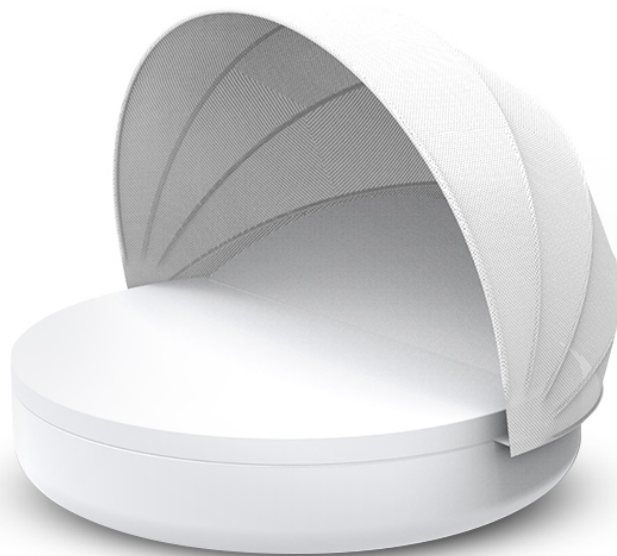

Products / Daybed / Ulm Daybed Reclining Backrest With Folding Canopy

Ulm daybed reclining backrest with folding canopy

by Ramón Esteve

Ulm furniture collection, designed by Ramón Esteve for Vondom, is fashioned as the new norm with an **inherit universal and logical appeal**. A functional seating collection that strikes a perfect balance between design, technology, and ergonomics based on basic cube, prism, and spherical shapes.