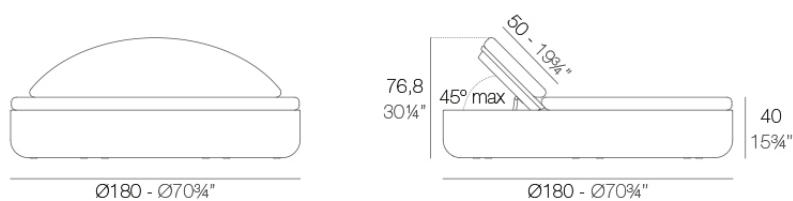

Info

Description

Made of polyethylene resin by rotational moulding. 100% Recyclable. Item suitable for indoor and outdoor use. Available in different finishes.

Weight: 76.89 Kg

ULM Daybed reclinable
ULM Daybed reclining backrest