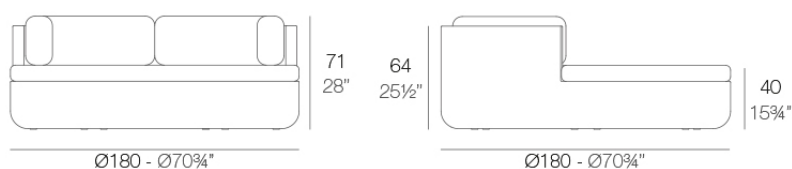

Info

Description

Made of polyethylene resin by rotational moulding. 100% Recyclable. Item suitable for indoor and outdoor use. Available in different finishes.

Weight: 21.41 Kg

ULM Daybed cabezal fijo
ULM Daybed fixed backrest

	Rotation Giro	Thick cushion Grosor acolchado
Daybed fixed backrest	360°	4"
Daybed cabezal fijo	360°	10"

Accessories

- **SIDE TABLE**

HPL Side table

- **4-Pillow pack 60x60 cm.**

4 Pillow pack - 23"1/2"x23"1/2"