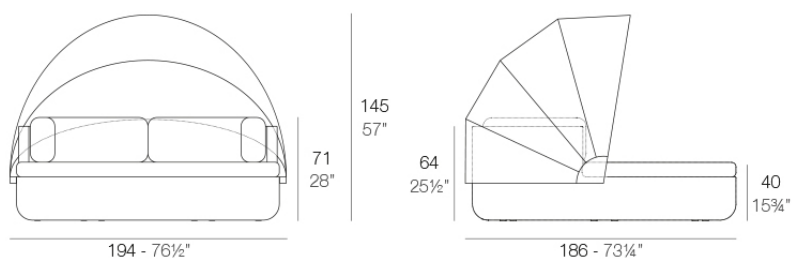

Info

Description

Weight: 115.19 Kg

ULM Daybed cabezal fijo con parasol plegable
 ULM Daybed fixed backrest with folding sunroof

	Rotation Giro	Thick cushion Grosor acolchado
Daybed fixed backrest with canopy	360°	4"
Daybed respaldo fijo con capota	360°	10