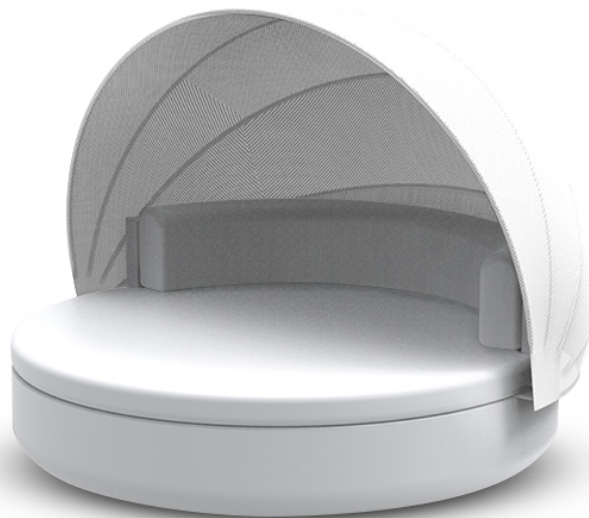

Products / Daybed / Ulm Daybed Fixed Backrest With Folding Canopy

Ulm daybed fixed backrest with folding canopy

by Ramón Esteve

Ulm furniture collection, designed by Ramón Esteve for Vondom, is fashioned as the new norm with an **inherit universal and logical appeal**. A functional seating collection that strikes a perfect balance between design, technology, and ergonomics based on basic cube, prism, and spherical shapes.