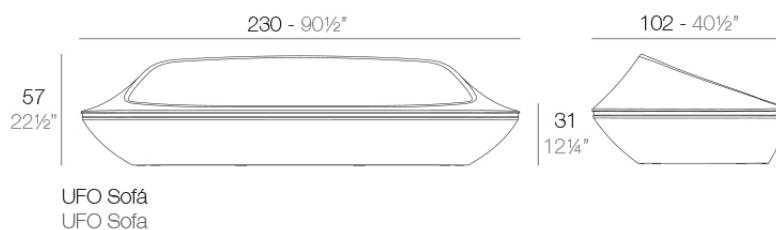

Info

Description

Made of polyethylene resin by rotational moulding. 100% Recyclable. Item suitable for indoor and outdoor use. Available in different finishes.

Weight: 35 Kg

Accessories

- Fabric

Finishes

finishes