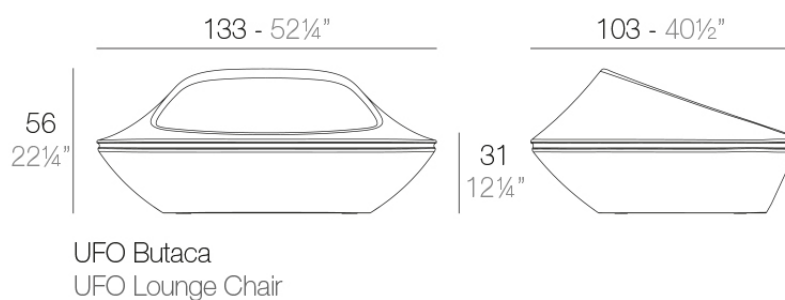

Info

Description

Made of polyethylene resin by rotational moulding. 100% Recyclable. Item suitable for indoor and outdoor use. Available in different finishes.

Weight: 20 Kg

Accessories

- **WHEELS**

Includes castors for easy move