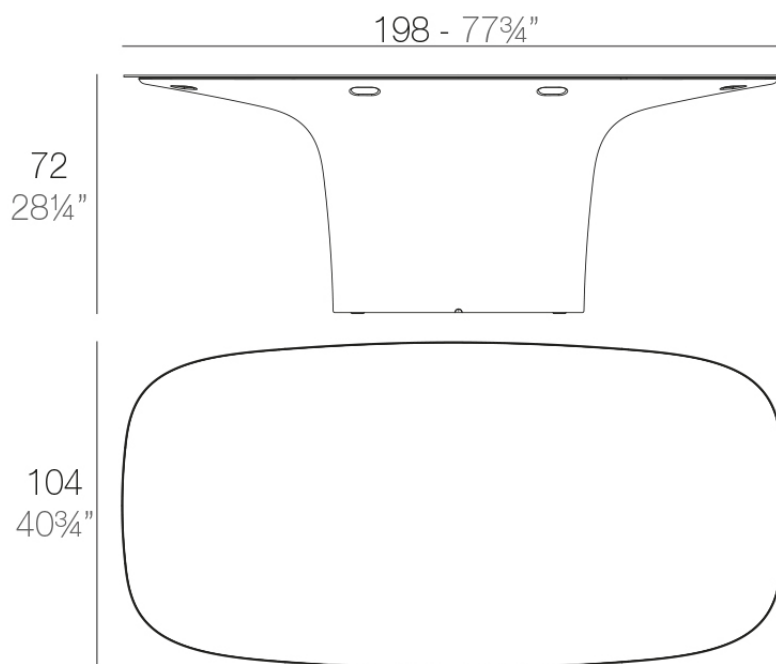

Info

Description

Made of polyethylene resin by rotational moulding. 100% Recyclable. Item suitable for indoor and outdoor use. Available in different finishes.

Weight: 84.82 Kg

UFO Mesa
UFO Table

Finishes

finishes