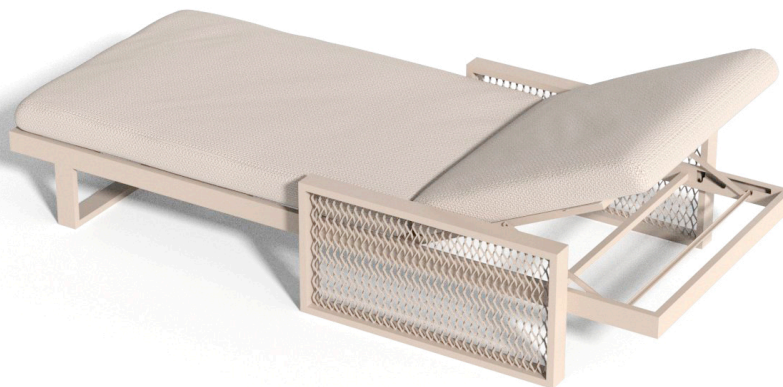

The factory sun lounger

by Ramón Esteve

The Factory Collection, designed by Ramon Esteve for Vondom, is **characterized by the aluminum profile and the “deployé” mesh**. Discover this collection of aluminium furniture composed of a modular sofa, an armchair, a lounger, a side table, a lamp, a coffee table, a high table, chairs, and a room divider.

Info

Description

Made from aluminum and with a very comfortable padding. Our fabrics are available in a wide range of colours and very pleasant to touch. This collection is suitable for an indoor and an outdoor use.

Weight: 28.18 Kg

THE FACTORY Tumbona
THE FACTORY Sun Lounger

Finishes

aluminium

ALUMINIUM

Ref. 54610

white

british gray

traffic gray

black

ecru

crema

castoro fiber

cacao

notte blue

modo green