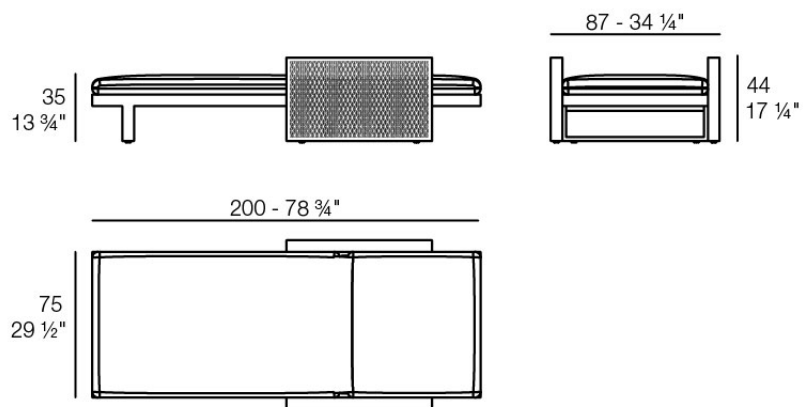

Weight: 28.18 Kg

THE FACTORY Tumbona
THE FACTORY Sun Lounger

Finishes

aluminium

ALUMINIUM

Ref. 54610

white

british gray