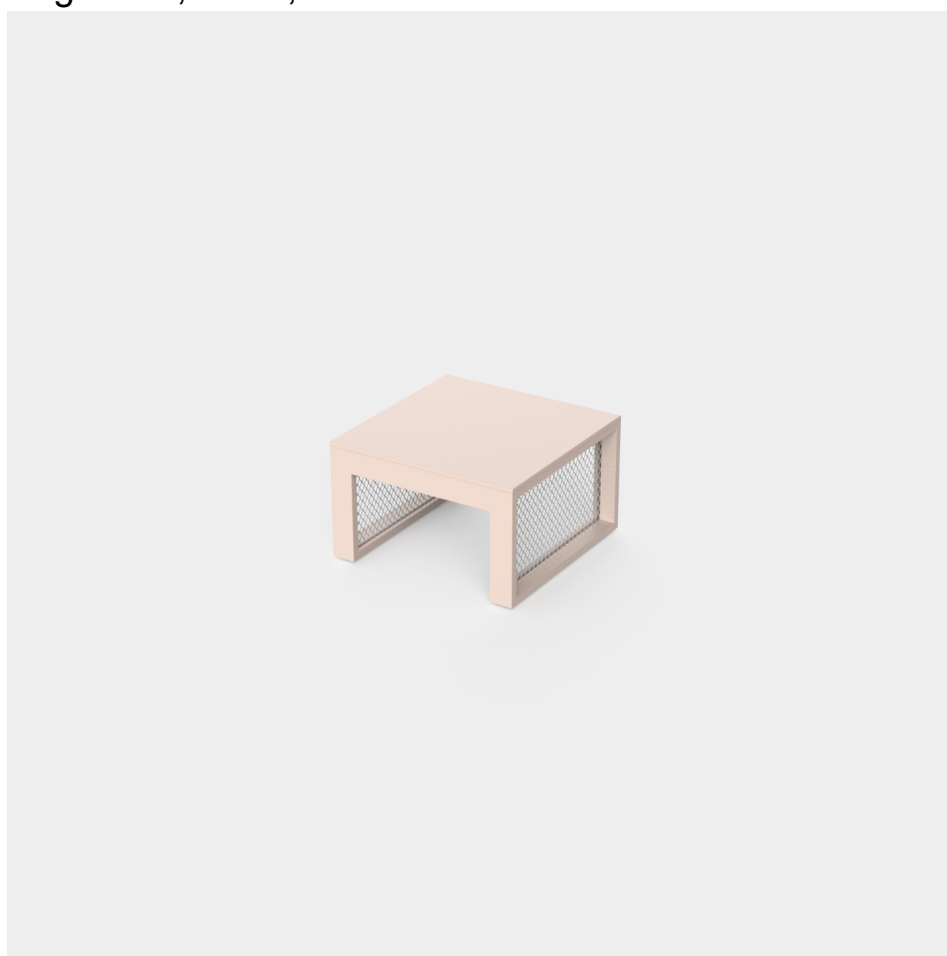

The factory table sun lounger

by Ramón Esteve

The Factory Collection, designed by Ramon Esteve for Vondom, is **characterized by the aluminum profile and the “deployé” mesh**. Discover this collection of aluminium furniture composed of a modular sofa, an armchair, a lounger, a side table, a lamp, a coffee table, a high table, chairs, and a room divider.

Info

Description

Composing of an aluminum profile and deployed mesh, all materials and components are resistant to extreme weather conditions. Available in different finishes.

Weight: 5.74 Kg

THE FACTORY Mesa Tumbona
THE FACTORY Table Sun Lounger

Info

Description

Composing of an aluminum profile and deployed mesh, all materials and components are resistant to extreme weather conditions. Available in different finishes.

Weight: 8.76 Kg

THE FACTORY Mesa Baja 100x100
THE FACTORY Low Table 39 1/4"x 39 1/4"