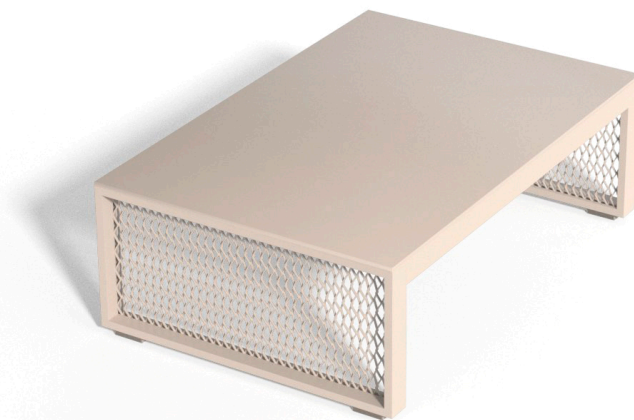

Info

Description

Composing of an aluminum profile and deployed mesh, all materials and components are resistant to extreme weather conditions. Available in different finishes.

Weight: 5.74 Kg

THE FACTORY Mesa Tumbona
THE FACTORY Table Sun Lounger

Info

Description

Composing of an aluminum profile and deployed mesh, all materials and components are resistant to extreme weather conditions. Available in different finishes.

Weight: 8.76 Kg

THE FACTORY Mesa Baja 100x100
THE FACTORY Low Table 39 1/4"x 39 1/4"

modo green

Ambients

The factory coffee table 120x80x40

by Ramón Esteve

The Factory Collection, designed by Ramon Esteve for Vondom, is **characterized by the aluminum profile and the “deployé” mesh**. Discover this collection of aluminium furniture composed of a modular sofa, an armchair, a lounger, a side table, a lamp, a coffee table, a high table, chairs, and a room divider.

Info

Description

Composing of an aluminum profile and deployed mesh, all materials and components are resistant to extreme weather conditions. Available in different finishes.

Weight: 11.26 Kg

THE FACTORY Mesa Baja 120x80
THE FACTORY Low Table 47 1/4 x 31 1/2