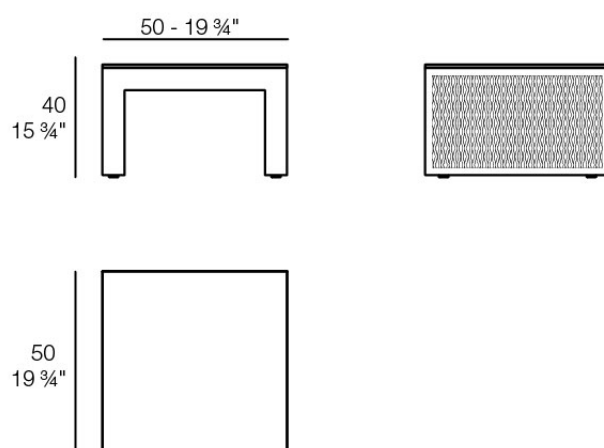

Info

Description

Composing of an aluminum profile and deployed mesh, all materials and components are resistant to extreme weather conditions. Available in different finishes.

Weight: 5.74 Kg

THE FACTORY Mesa Tumbona
THE FACTORY Table Sun Lounger