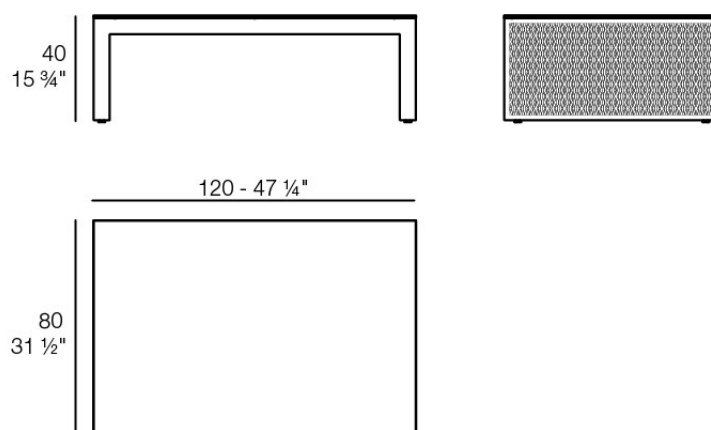

Info

Description

Composing of an aluminum profile and deployed mesh, all materials and components are resistant to extreme weather conditions. Available in different finishes.

Weight: 11.26 Kg

THE FACTORY Mesa Baja 120x80
THE FACTORY Low Table 47 1/4 x 31 1/2