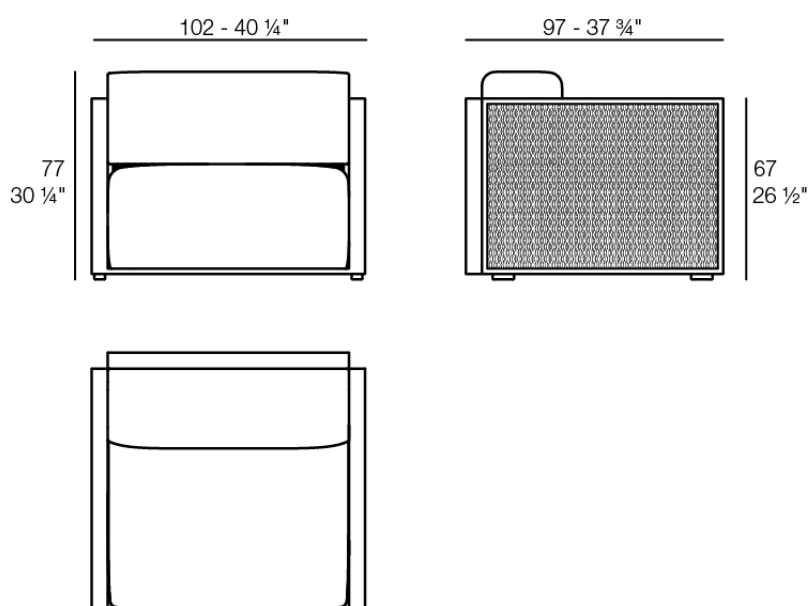

Weight: 36.72 Kg

THE FACTORY Butaca  
THE FACTORY Armchair