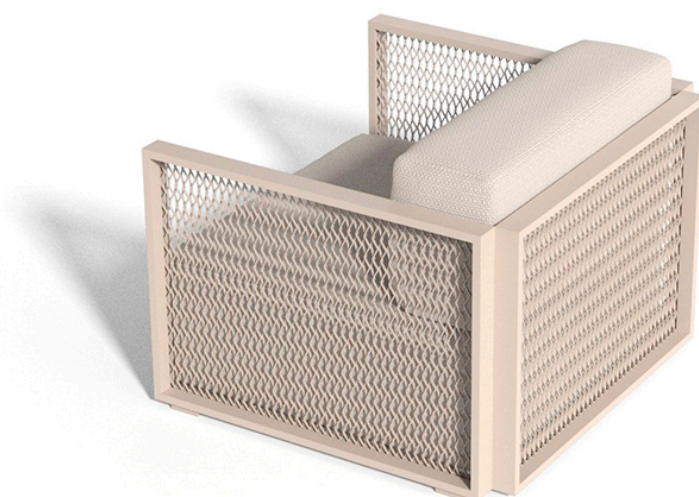

## The factory lounge chair

by Ramón Esteve

The Factory Collection, designed by Ramon Esteve for Vondom, is **characterized by the aluminum profile and the “deployé” mesh**. Discover this collection of aluminium furniture composed of a modular sofa, an armchair, a lounger, a side table, a lamp, a coffee table, a high table, chairs, and a room divider.

### Description

Made from aluminum and with a very comfortable padding. Our fabrics are available in a wide range of colours and very pleasant to touch. This collection is suitable for an indoor and an outdoor use.