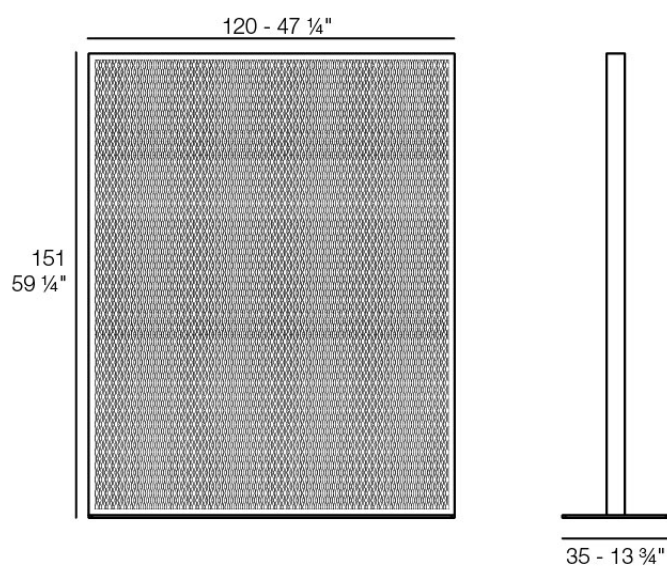

Info

Description

Space divider made with an aluminum profile and deployed mesh, all materials and components are resistant to extreme weather conditions. Available in different finishes.

Weight: 30.06 Kg

THE FACTORY Separador de Ambientes 120x150
THE FACTORY Room Divider 47 1/4"x 59 1/4"