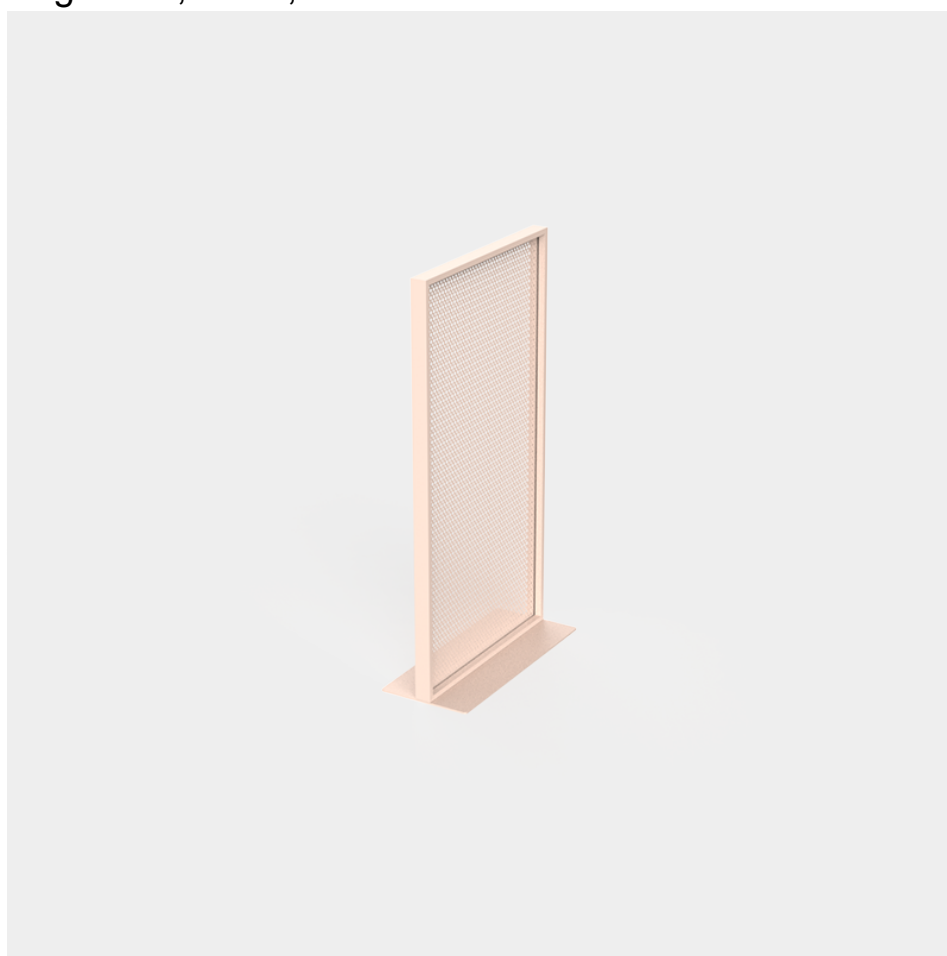

## The factory area divider 80x150

by Ramón Esteve

The Factory Collection, designed by Ramon Esteve for Vondom, is **characterized by the aluminum profile and the “deployé” mesh**. Discover this collection of aluminium furniture composed of a modular sofa, an armchair, a lounger, a side table, a lamp, a coffee table, a high table, chairs, and a room divider.

### Description

Space divider made with an aluminum profile and deployed mesh, all materials and components are resistant to extreme weather conditions. Available in different finishes.

Weight: 26.05 Kg

### Description

Space divider made with an aluminum profile and deployed mesh, all materials and components are resistant to extreme weather conditions. Available in different finishes.

Weight: 30.06 Kg