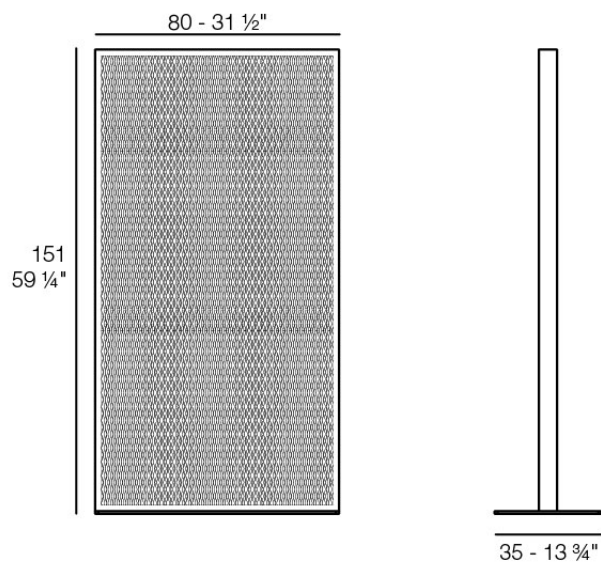

## The factory area divider 80x150

by Ramón Esteve

The Factory Collection, designed by Ramon Esteve for Vondom, is **characterized by the aluminum profile and the “deployé” mesh**. Discover this collection of aluminium furniture composed of a modular sofa, an armchair, a lounger, a side table, a lamp, a coffee table, a high table, chairs, and a room divider.

### Description

Space divider made with an aluminum profile and deployed mesh, all materials and components are resistant to extreme weather conditions. Available in different finishes.

Weight: 26.05 Kg