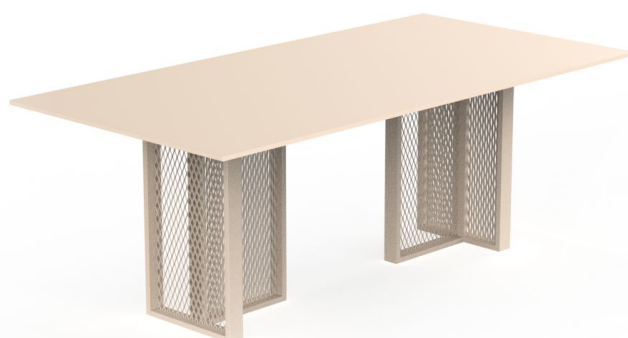

## The factory dining table 250x120

by Ramón Esteve

The Factory Collection, designed by Ramon Esteve for Vondom, is **characterized by the aluminum profile and the “deployé” mesh**. Discover this collection of aluminium furniture composed of a modular sofa, an armchair, a lounge, a side table, a lamp, a coffee table, a high table, chairs, and a room divider.