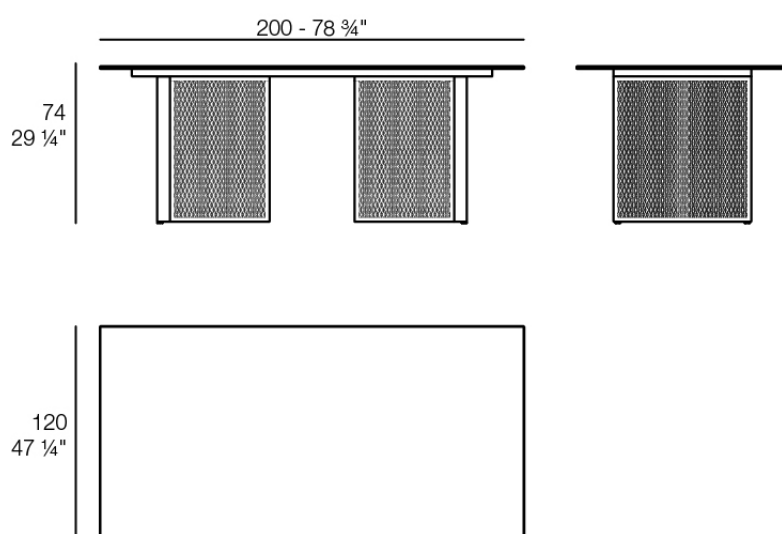

### Description

Weight: 56.8 Kg

THE FACTORY Mesa Comedor 200x120  
THE FACTORY Dining Table 78 3/4"x 47 1/4"