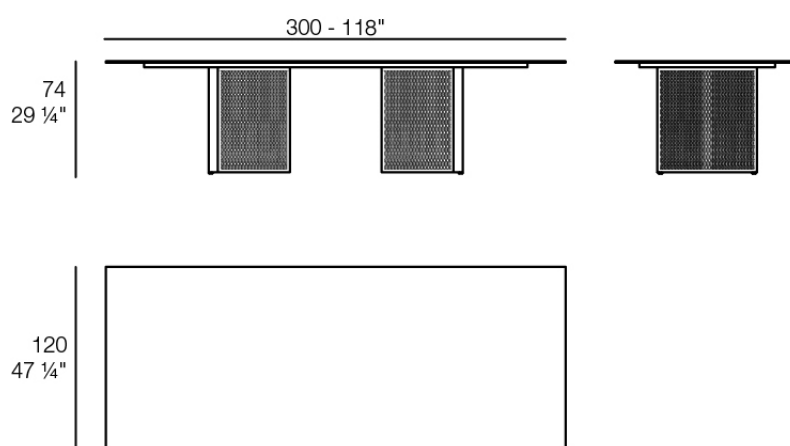

Info

Description

Weight: 75 Kg

THE FACTORY Mesa Comedor 300x120
THE FACTORY Dining Table 118"x 47 1/4"