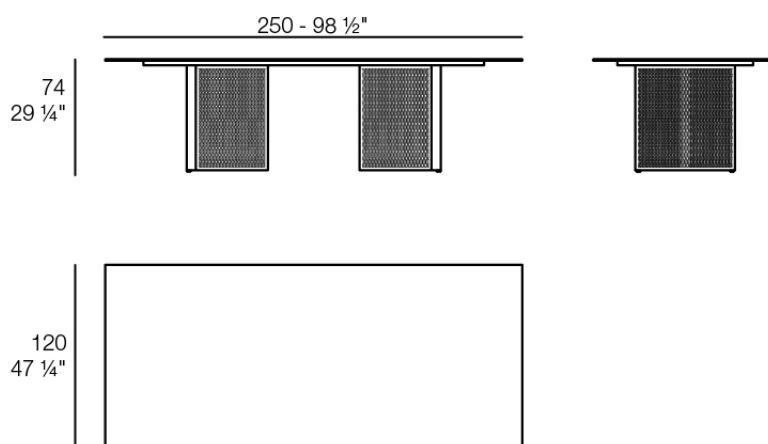

Info

Description

Weight: 68 Kg

THE FACTORY Mesa Comedor 250x120
THE FACTORY Dining Table 98 1/2"x 47 1/4"