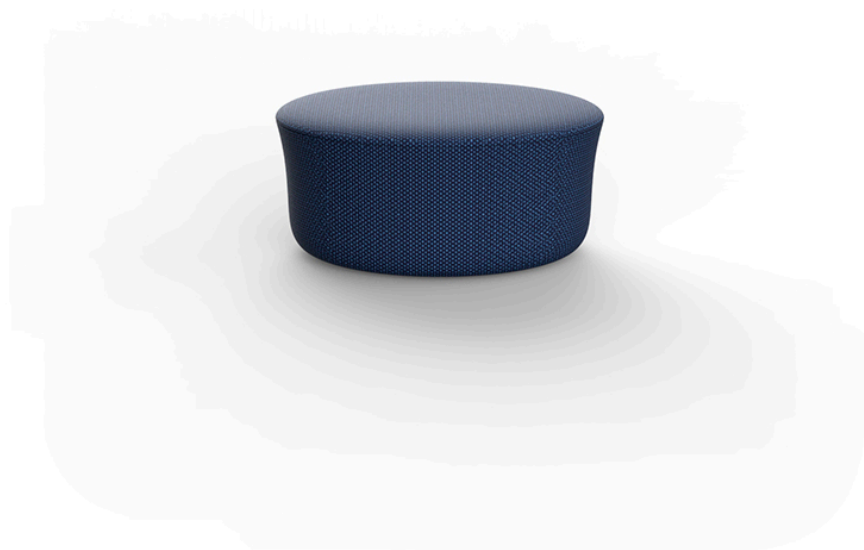

Soft and cozy fabric suitable for indoor and outdoor use.

KROLLET

Ref. 67007T

Soft and cozy fabric suitable for indoor and outdoor use.

Ambients

Suave puff 85x40

by Marcel Wanders

Suave in&out furniture collection, designed by Marcel Wanders for Vondom, blends the boundaries between indoor and outdoor furniture and achieves a higher level of softness, comfort and relaxation.