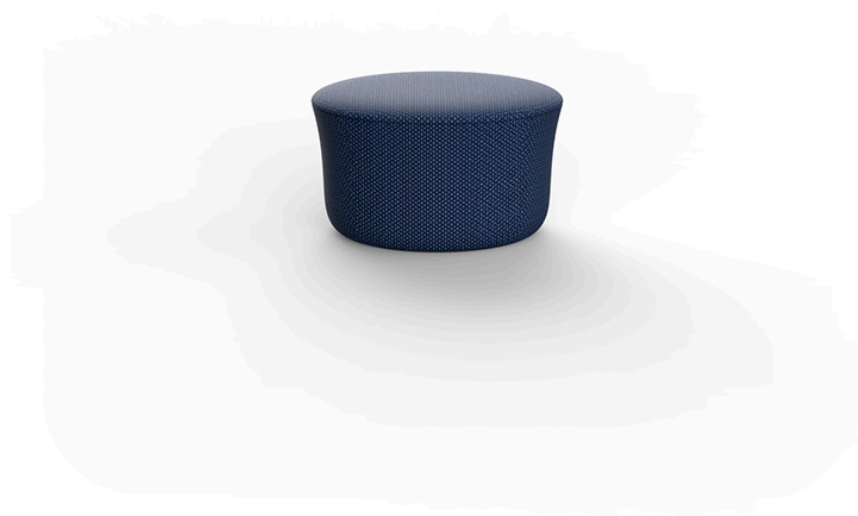

Soft and cozy fabric suitable for indoor and outdoor use.

KROLLET

Ref. 67006T

Soft and cozy fabric suitable for indoor and outdoor use.

Ambients

Suave puff 65x40

by Marcel Wanders

Suave in&out furniture collection, designed by Marcel Wanders for Vondom, blends the boundaries between indoor and outdoor furniture and achieves a higher level of softness, comfort and relaxation.