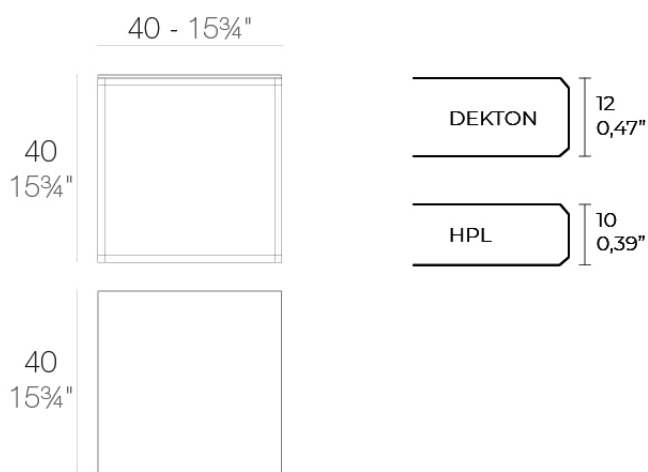

### Description

Item suitable for indoor and outdoor use.

Weight: 5.31 Kg

SUAVE Mesa Baja 40x40x40  
SUAVE Low Table 15 3/4x15 3/4x15 3/4