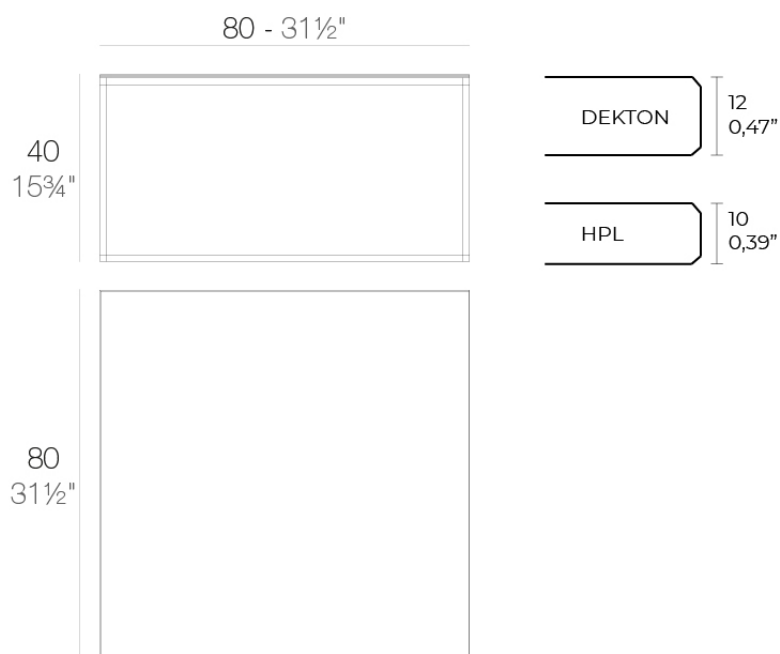

Info

Description

Item suitable for indoor and outdoor use.

Weight: 14.82 Kg

SUAVE Mesa Baja 80x80x40
SUAVE Low Table 31 1/2x31 1/2x15 3/4