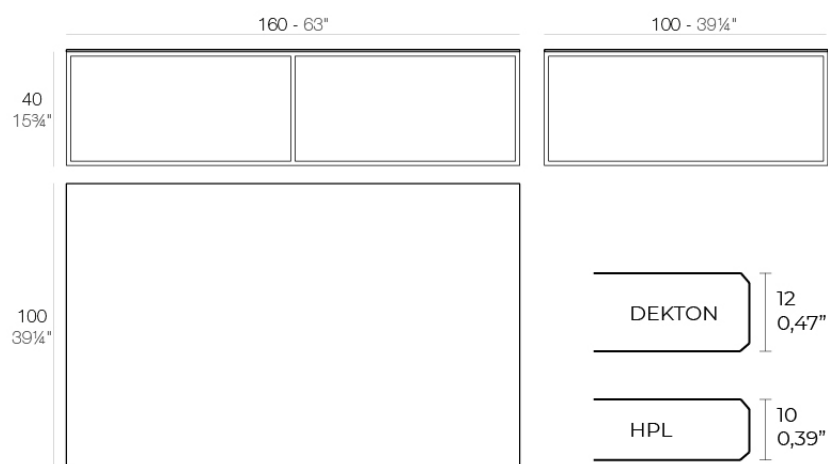

Info

Description

Item suitable for indoor and outdoor use.

Weight: 35.31 Kg

SUAVE Mesa Baja 160x100x40
SUAVE Low Table 63x39 1/4x15 3/4