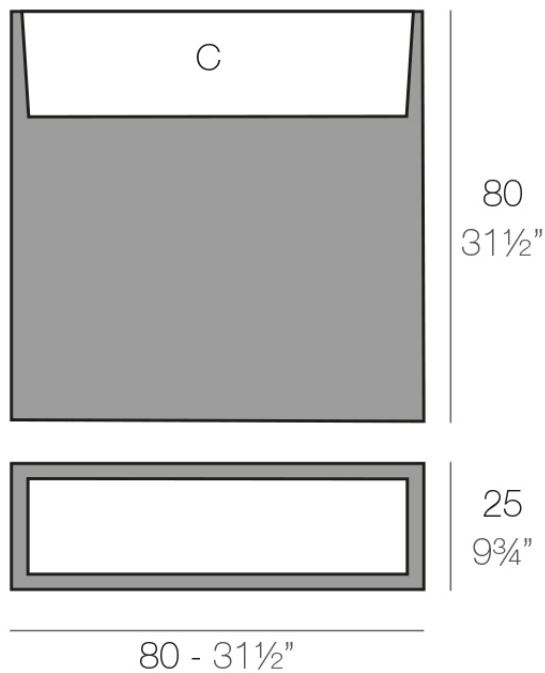

### Description

Pot made of polyethylene resin by rotational moulding. 100% Recyclable. Item suitable for indoor and outdoor use. Available in different finishes.

Weight: 9 Kg

WALL 80 cm    C = 30 L 75 x 20 cm  
WALL 31 1/2"    C = 11 3/4 gal x 7 3/4"