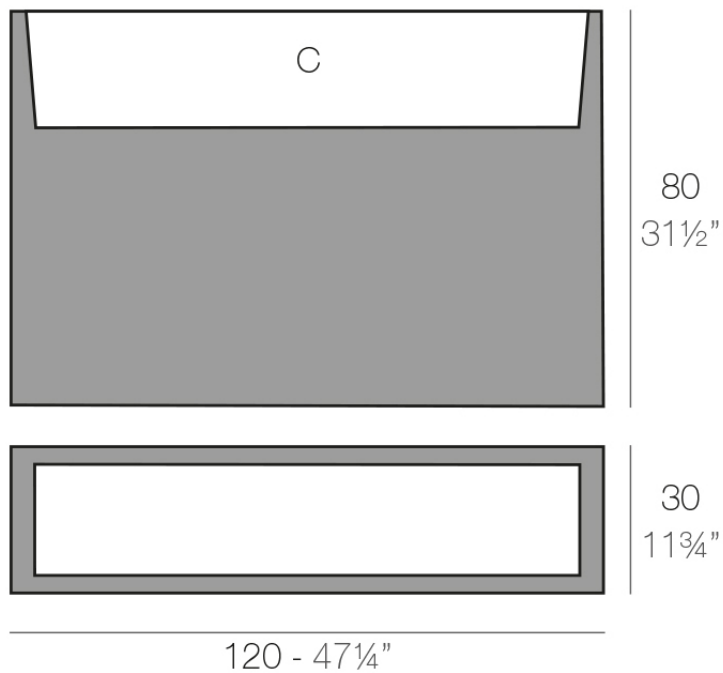

Info

Description

Pot made of polyethylene resin by rotational moulding. 100% Recyclable. Item suitable for indoor and outdoor use. Available in different finishes.

Weight: 18 Kg

WALL 120 cm   C = 60 L 14 x 24 cm
WALL 47 1/4"   C = 23 1/2 gal 0 1/2"