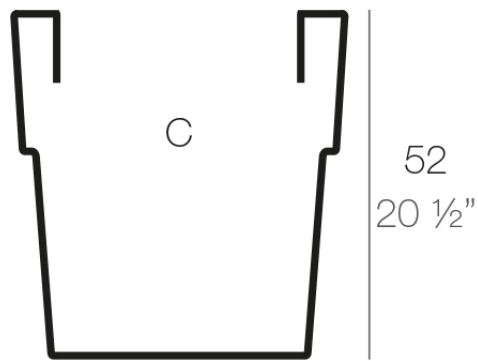

Info

Description

Pot made of polyethylene resin by rotational moulding. 100% Recyclable. Item suitable for indoor and outdoor use. Available in different finishes.

Weight: 3.5 Kg

60x60 - 23½"x23½"

40,5x40,5 - 16"x16"