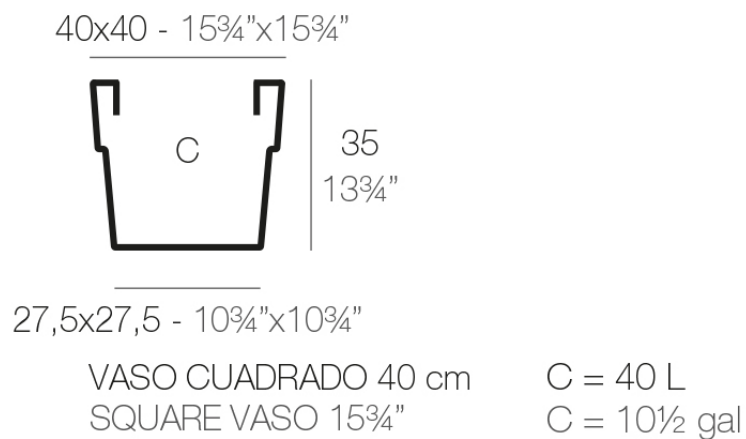

Info

Description

Pot made of polyethylene resin by rotational moulding. 100% Recyclable. Item suitable for indoor and outdoor use. Available in different finishes.

Weight: 0.58 Kg