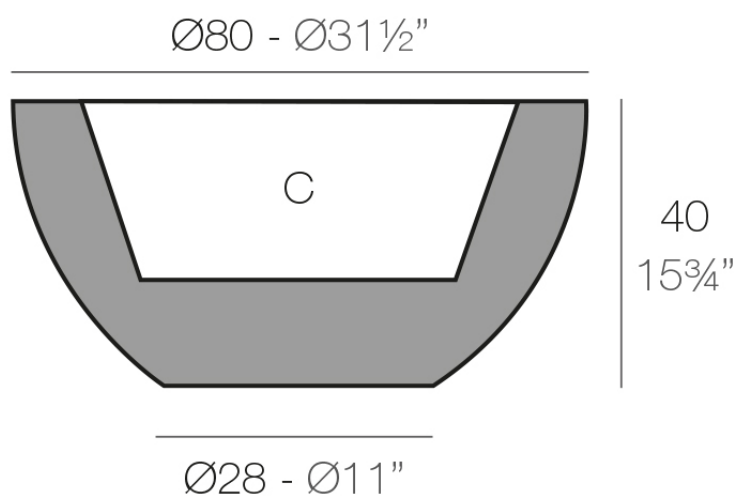

Info

Description

Pot made of polyethylene resin by rotational moulding. 100% Recyclable. Item suitable for indoor and outdoor use. Available in different finishes.

Weight: 8.5 Kg

| | |
|--------------|-------------|
| SFERA Ø80 cm | C = 58 L |
| SFERA Ø31½" | C = 15¼ gal |