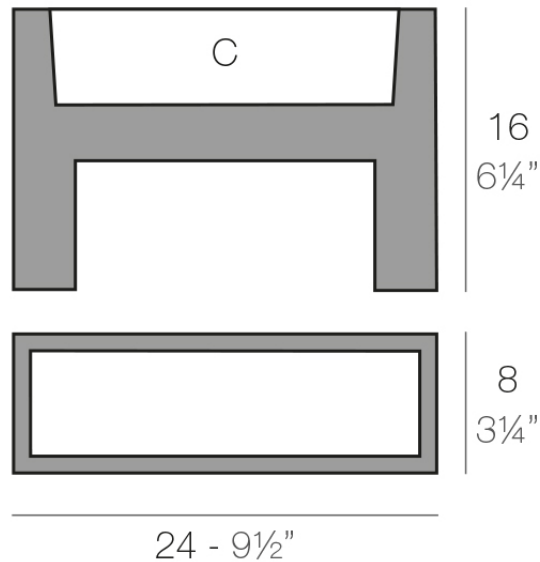

Muro 8x24x16

Info

Description

Pot made of polyethylene resin by rotational moulding. 100% Recyclable. Item suitable for indoor and outdoor use. Available in different finishes.

Weight: 0.45 Kg

MURO Nano 24 x 8 x 16 cm
WALL Nano 9 1/2" x 3 1/4" x 6 1/4"