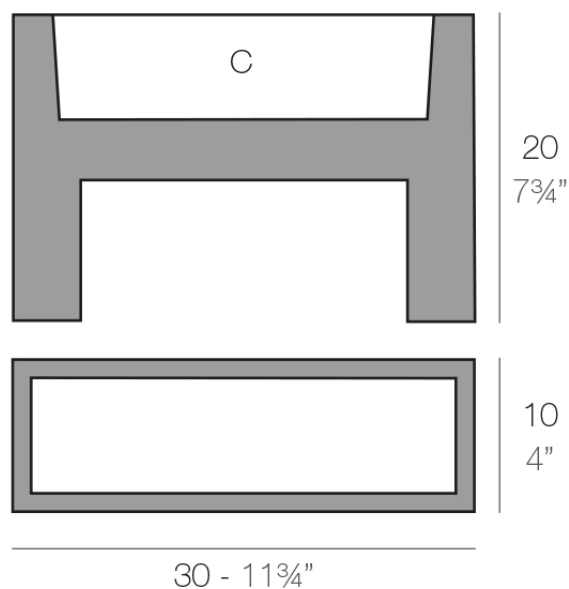

Lacquered Polyethylene

Muro 10x30x20

Info

Description

Pot made of polyethylene resin by rotational moulding. 100% Recyclable. Item suitable for indoor and outdoor use. Available in different finishes.

Weight: 0.8 Kg