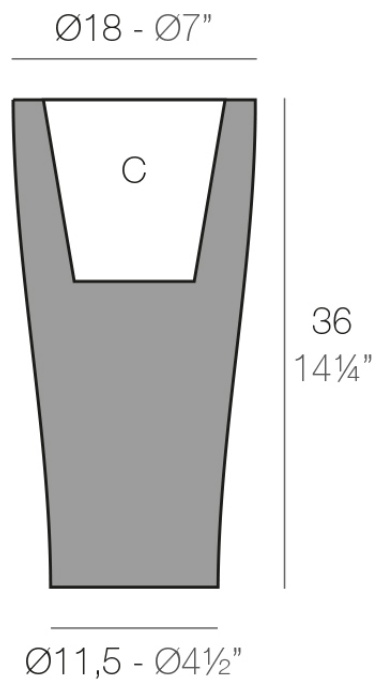

Info

Description

Pot made of polyethylene resin by rotational moulding. 100% Recyclable. Item suitable for indoor and outdoor use. Available in different finishes.

Weight: 0.95 Kg

CURVADA Nano Ø18 x 36 cm

CURVADA Nano Ø7" x 14¼"

C = 2 L

C = 1 gal