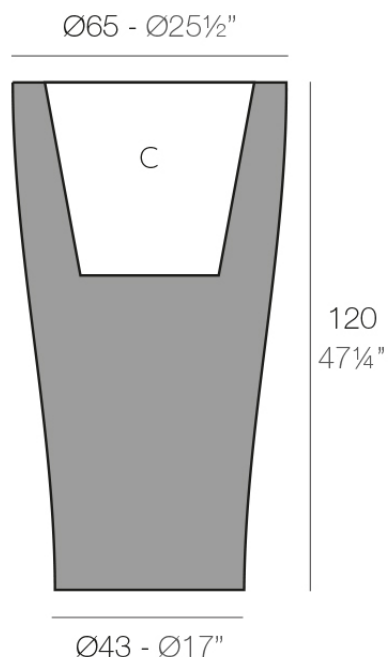

Info

Description

Pot made of polyethylene resin by rotational moulding. 100% Recyclable. Item suitable for indoor and outdoor use. Available in different finishes.

Weight: 14 Kg

CURVADA $\text{Ø}65 \times 120$ cm
CURVADA $\text{Ø}25\frac{1}{2}" \times 47\frac{1}{4}"$

C = 65 L
C = 17 gal