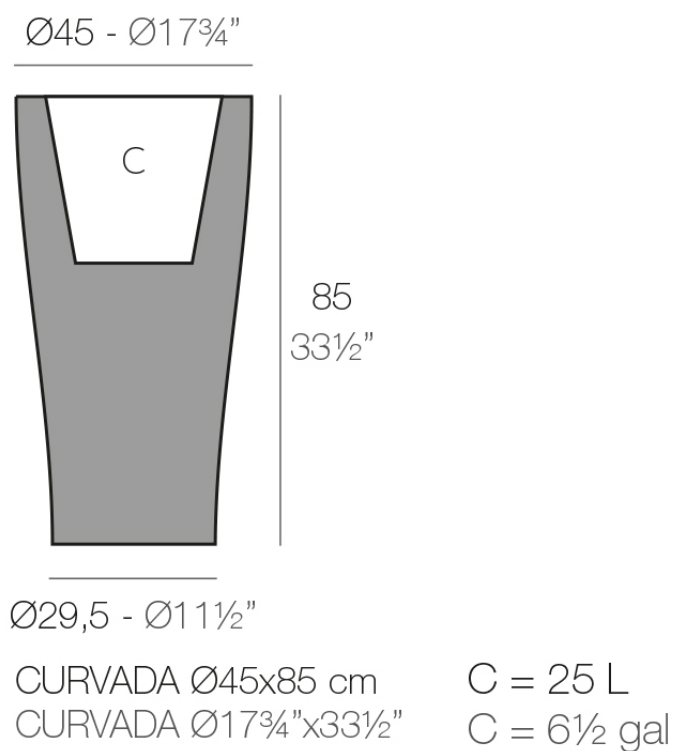

Info

Description

Pot made of polyethylene resin by rotational moulding. 100% Recyclable. Item suitable for indoor and outdoor use. Available in different finishes.

Weight: 7.5 Kg