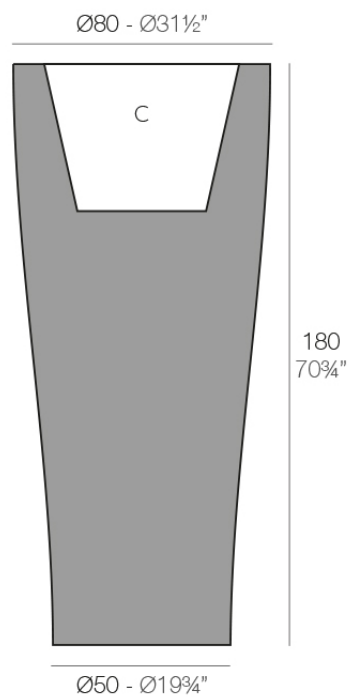

Info

Description

Pot made of polyethylene resin by rotational moulding. 100% Recyclable. Item suitable for indoor and outdoor use. Available in different finishes.

Weight: 29 Kg

CURVADA $\text{Ø}80 \times 180$ cm
CURVADA $\text{Ø}31\frac{1}{2}" \times 70\frac{3}{4}"$

C = 110 L
C = 29 gal