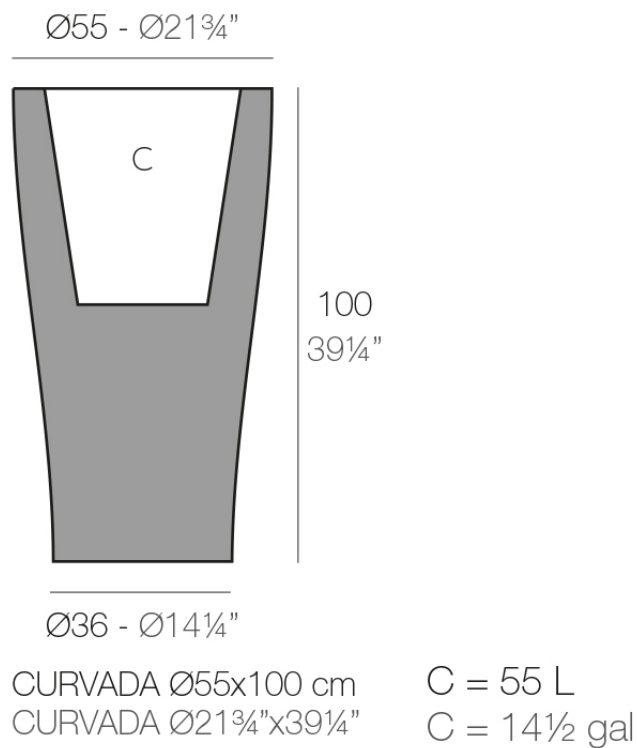

Info

Description

Pot made of polyethylene resin by rotational moulding. 100% Recyclable. Item suitable for indoor and outdoor use. Available in different finishes.

Weight: 10.33 Kg