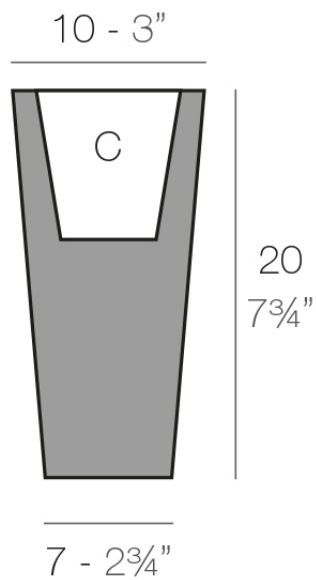

High square cone 10x10x20

Info

Description

Pot made of polyethylene resin by rotational moulding. 100% Recyclable. Item suitable for indoor and outdoor use. Available in different finishes.

Weight: 0.3 Kg