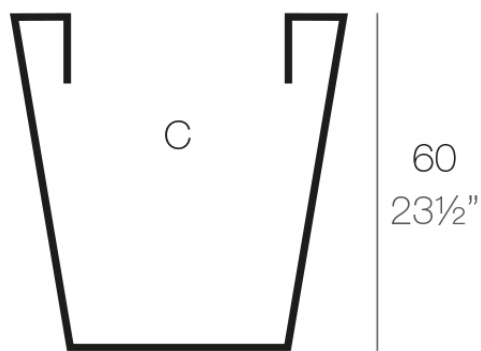

Info

Description

Pot made of polyethylene resin by rotational moulding. 100% Recyclable. Item suitable for indoor and outdoor use. Available in different finishes.

Weight: 8.4 Kg

60x60 - 23½"x23½"

39x39 - 15¼"x15¼"