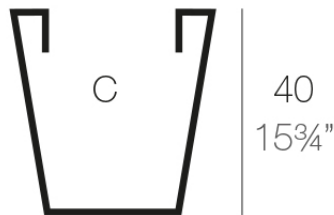

Info

Description

Pot made of polyethylene resin by rotational moulding. 100% Recyclable. Item suitable for indoor and outdoor use. Available in different finishes.

Weight: 3.2 Kg

40x40 - 15¾"x15¾"

26x26 - 10¼"x10¼"