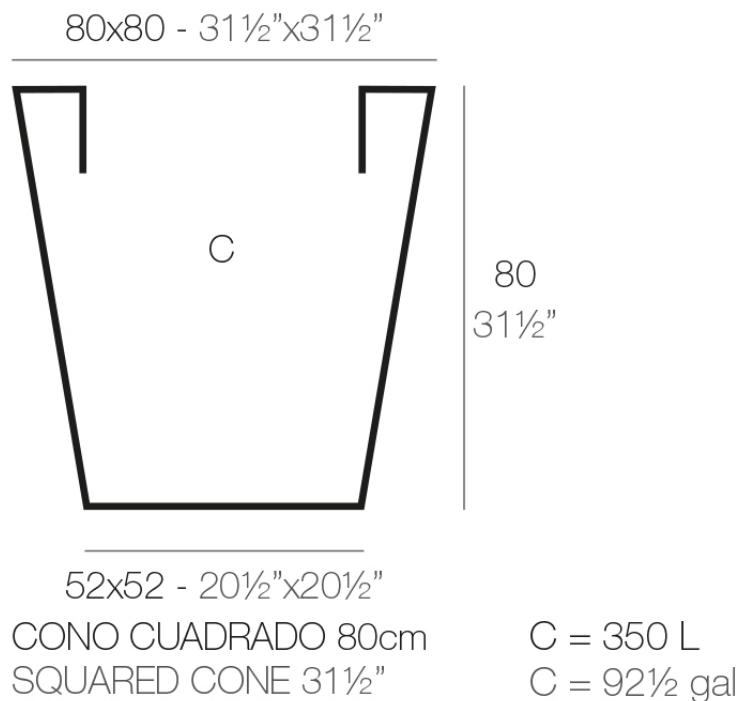

Info

Description

Pot made of polyethylene resin by rotational moulding. 100% Recyclable. Item suitable for indoor and outdoor use. Available in different finishes.

Weight: 18 Kg