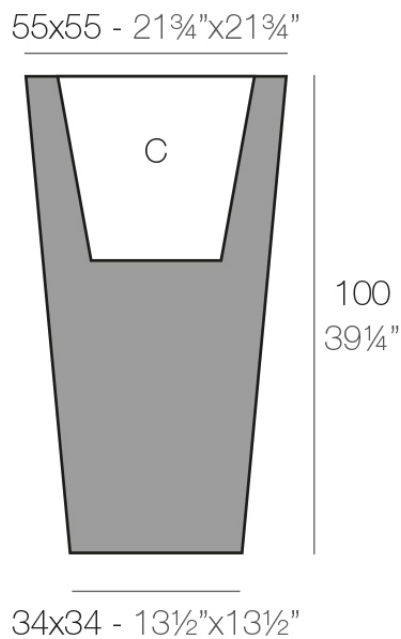

Info

Description

Pot made of polyethylene resin by rotational moulding. 100% Recyclable. Item suitable for indoor and outdoor use. Available in different finishes.

Weight: 10.5 Kg

CONO CUADRADO ALTO 55 cm
SQUARE HIGH CONE 21³/₄"