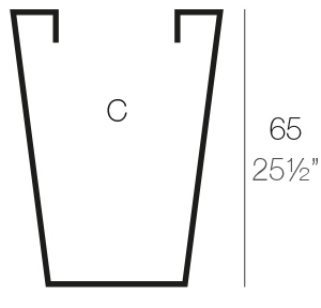

Info

Description

Pot made of polyethylene resin by rotational moulding. 100% Recyclable. Item suitable for indoor and outdoor use. Available in different finishes.

Weight: 3.3 Kg

50x50- 19 $\frac{3}{4}$ "x19 $\frac{3}{4}$ "

32x32 - 12 $\frac{1}{2}$ "x12 $\frac{1}{2}$ "

CONO CUADRADO ALTO 50 x 65 cm
HIGH SQUARE CONE 19 $\frac{3}{4}$ " x 25 $\frac{1}{2}$ "

C = 110 L
C = 29 gal