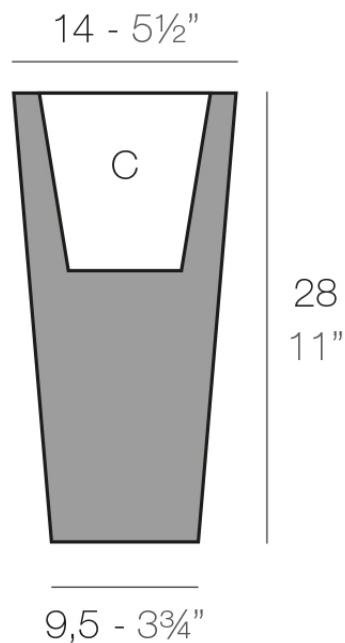

Info

Description

Pot made of polyethylene resin by rotational moulding. 100% Recyclable. Item suitable for indoor and outdoor use. Available in different finishes.

Weight: 0.7 Kg

CONO ALTO Nano 14 cm
HIGH CONE Nano 5 1/2"

C = 1,5 L
C = 1/2 gal