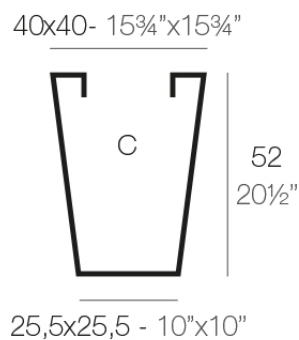

Info

Description

Pot made of polyethylene resin by rotational moulding. 100% Recyclable. Item suitable for indoor and outdoor use. Available in different finishes.

Weight: 1.85 Kg

CONO CUADRADO ALTO 40 x 52 cm
HIGH SQUARE CONE 15³/₄" x 20¹/₂"

C = 55 L
C = 14¹/₂ gal