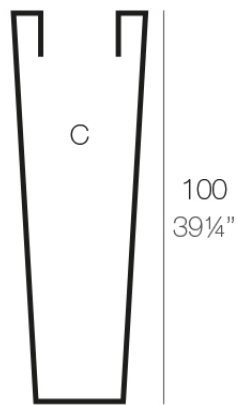

Info

Description

Pot made of polyethylene resin by rotational moulding. 100% Recyclable. Item suitable for indoor and outdoor use. Available in different finishes.

Weight: 7 Kg

35x35- 13 $\frac{3}{4}$ "x13 $\frac{3}{4}$ "

23x23 - 9"x9"

CONO CUADRADO ALTO 35 x 100 cm
HIGH SQUARE CONE 13 $\frac{3}{4}$ " x 39 $\frac{1}{4}$ "

C = 86 L

C = 22 $\frac{1}{2}$ gal