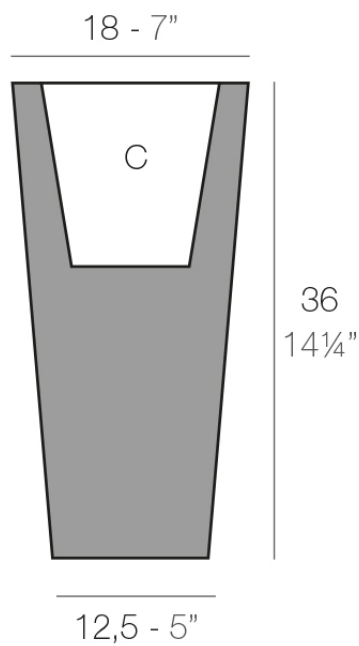

Info

Description

Pot made of polyethylene resin by rotational moulding. 100% Recyclable. Item suitable for indoor and outdoor use. Available in different finishes.

Weight: 1.4 Kg

CONO ALTO Nano 18 cm
HIGH CONE Nano 7"

C = 3 L
C = 1 gal