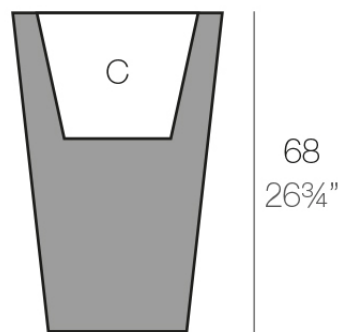

Info

Description

Pot made of polyethylene resin by rotational moulding. 100% Recyclable. Item suitable for indoor and outdoor use. Available in different finishes.

Weight: 7.02 Kg

45x45 - 17³/₄"x17³/₄"

27x27 - 10³/₄"x10³/₄"

CONO CUADRADO ALTO 45 cm
SQUARE HIGH CONE 17³/₄"

C = 32 L
C = 8¹/₂ gal