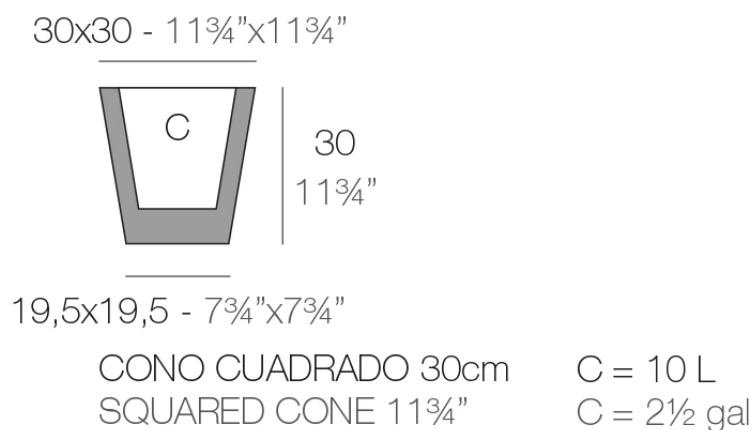

Info

Description

Pot made of polyethylene resin by rotational moulding. 100% Recyclable. Item suitable for indoor and outdoor use. Available in different finishes.

Weight: 1.7 Kg

Finishes

finishes

BASIC

Ref. 41130A