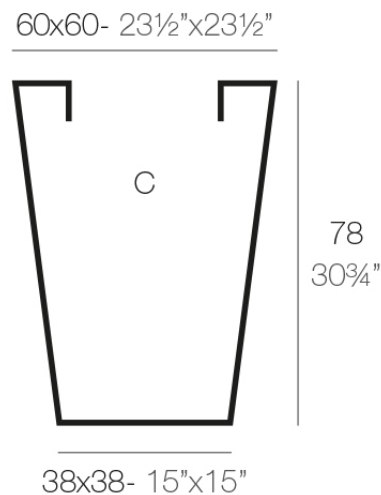

Info

Description

Pot made of polyethylene resin by rotational moulding. 100% Recyclable. Item suitable for indoor and outdoor use. Available in different finishes.

Weight: 5.25 Kg

CONO CUADRADO ALTO 60 x 78 cm
HIGH SQUARE CONE 23 1/2" x 30 3/4"

C = 190 L
C = 50 gal