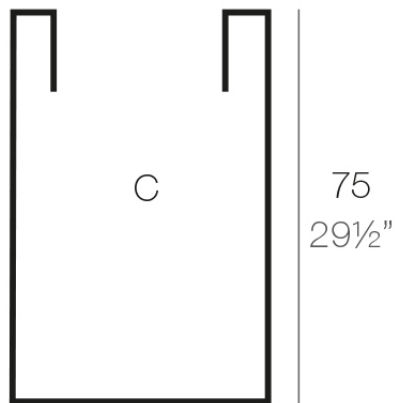

Info

Description

Pot made of polyethylene resin by rotational moulding. 100% Recyclable. Item suitable for indoor and outdoor use. Available in different finishes.

Weight: 5.5 Kg

Ø50 - Ø19³/₄"

CILINDRO ALTO Ø50 x 75cm
HIGH CYLINDER Ø19³/₄" x 29¹/₂"

C = 150 L 25 cm
C = 39³/₄ gal 25 cm