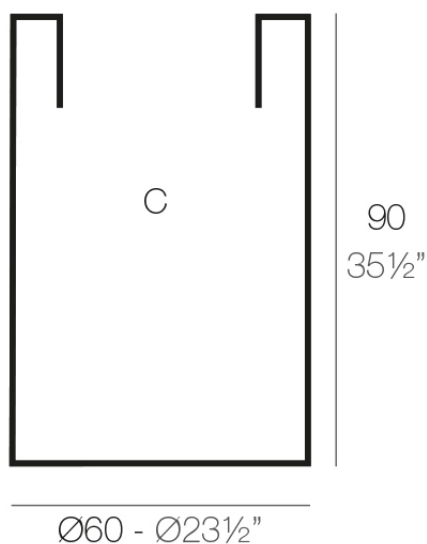

Info

Description

Pot made of polyethylene resin by rotational moulding. 100% Recyclable. Item suitable for indoor and outdoor use. Available in different finishes.

Weight: 8.5 Kg

CILINDRO ALTO Ø60 x 90cm
HIGH CYLINDER Ø23½" x 35½"

C = 255 L (90 cm)
C = 67¼ gal (90 cm)