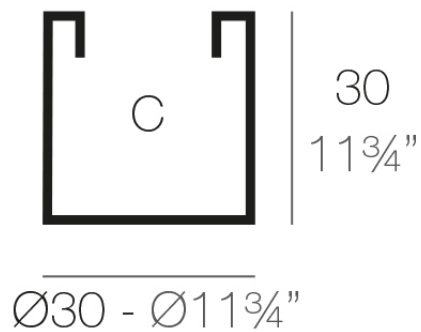

Info

Description

Pot made of polyethylene resin by rotational moulding. 100% Recyclable. Item suitable for indoor and outdoor use. Available in different finishes.

Weight: 1.2 Kg

CILINDRO Ø30 C = 20 L x 30 cm
CYLINDER Ø11³/₄" C = 5½ gal 11³/₄"