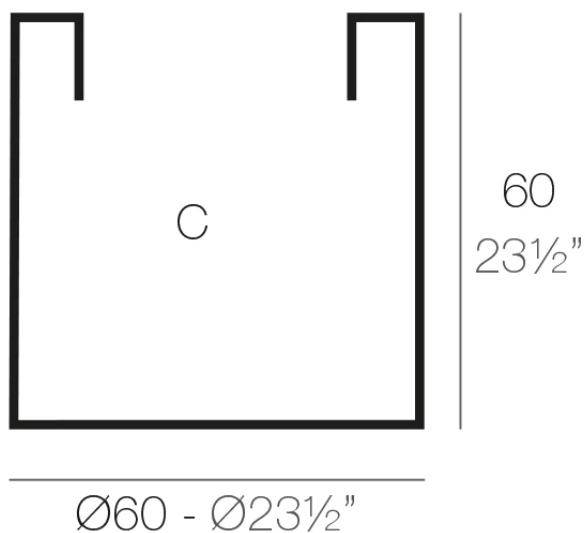

Info

Description

Pot made of polyethylene resin by rotational moulding. 100% Recyclable. Item suitable for indoor and outdoor use. Available in different finishes.

Weight: 6.3 Kg

CILINDRO Ø60

C = 170 L 40 qt