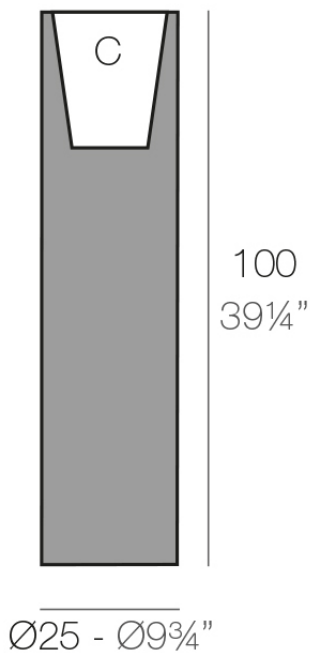

Info

Description

Pot made of polyethylene resin by rotational moulding. 100% Recyclable. Item suitable for indoor and outdoor use. Available in different finishes.

Weight: 4.2 Kg

TORRE Ø25 cm
TOWER Ø9 3/4"

C = 9 L x 24 cm
C = 2 1/4 gal 9 1/2"