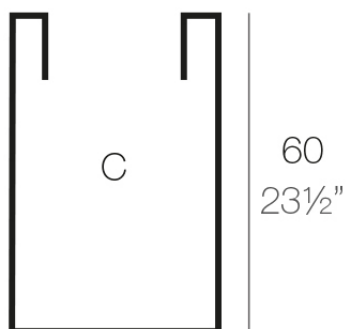

Info

Description

Pot made of polyethylene resin by rotational moulding. 100% Recyclable. Item suitable for indoor and outdoor use. Available in different finishes.

Weight: 3.3 Kg

Ø40 - Ø15³/₄"

CILINDRO ALTO Ø40 x 60cm C = 75 L 60 qt
HIGH CYLINDER Ø15³/₄" x 23¹/₂" C = 19³/₄ gal 17 qt