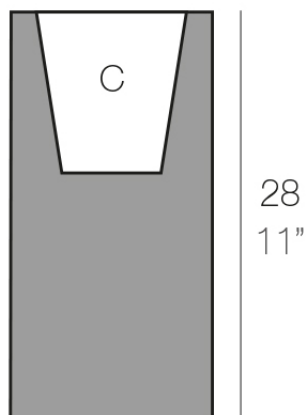

High cylinder ø14x28

Info

Description

Pot made of polyethylene resin by rotational moulding. 100% Recyclable. Item suitable for indoor and outdoor use. Available in different finishes.

Weight: 0.65 Kg

Ø14 - Ø5½"