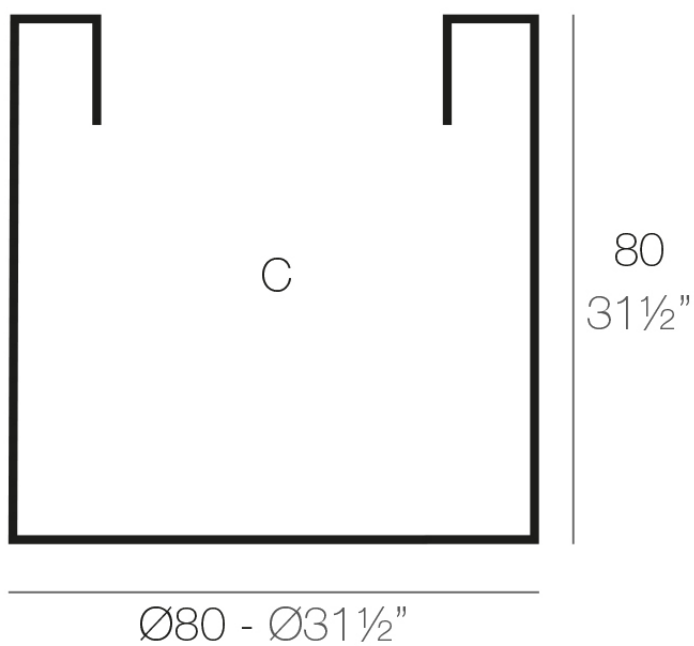

Info

Description

Pot made of polyethylene resin by rotational moulding. 100% Recyclable. Item suitable for indoor and outdoor use. Available in different finishes.

Weight: 14 Kg

CILINDRO Ø80

C = 400 L

CYLINDER Ø31½"

C = 105 gal