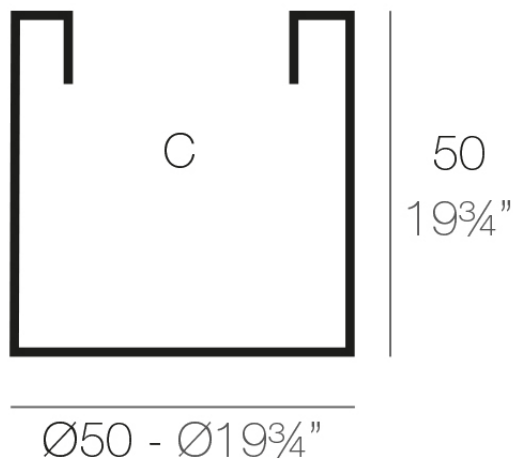

Info

Description

Pot made of polyethylene resin by rotational moulding. 100% Recyclable. Item suitable for indoor and outdoor use. Available in different finishes.

Weight: 3.8 Kg

CILINDRO Ø50
CYLINDER Ø19³/₄"