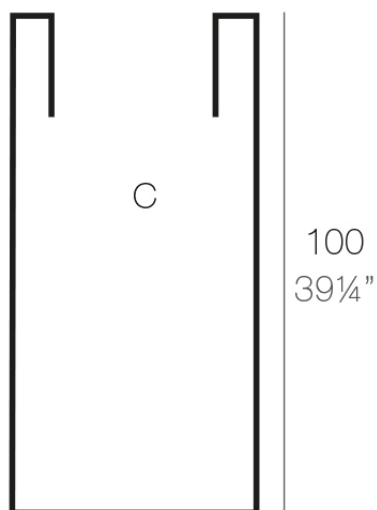

Info

Description

Pot made of polyethylene resin by rotational moulding. 100% Recyclable. Item suitable for indoor and outdoor use. Available in different finishes.

Weight: 8.5 Kg

Ø50 - Ø19³/₄"

CILINDRO ALTO Ø50 x 100cm
HIGH CYLINDER Ø19³/₄" x 39¹/₄"