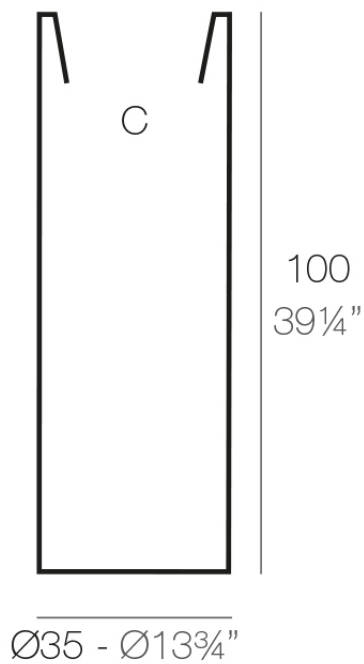

Info

Description

Pot made of polyethylene resin by rotational moulding. 100% Recyclable. Item suitable for indoor and outdoor use. Available in different finishes.

Weight: 0.15 Kg

TORRE Ø35 cm
TOWER Ø13³/₄"

C = 96 L x 32 cm
C = 25¹/₄ gal 2¹/₂"