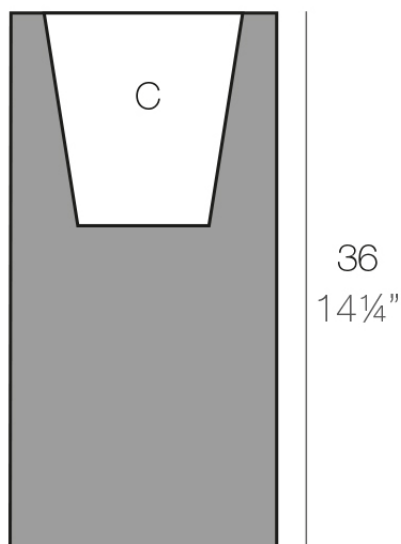

Info

Description

Pot made of polyethylene resin by rotational moulding. 100% Recyclable. Item suitable for indoor and outdoor use. Available in different finishes.

Weight: 1.2 Kg

Ø18 - Ø7"

CILINDRO ALTO Nano Ø18 cm
HIGH CYLINDER Nano Ø7"

C = 3 L
C = 1 gal