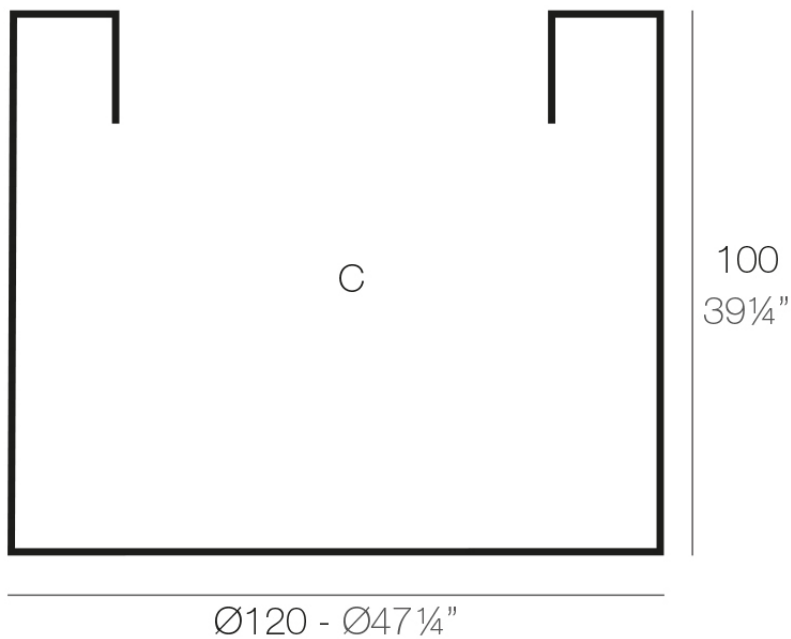

Info

Description

Pot made of polyethylene resin by rotational moulding. 100% Recyclable. Item suitable for indoor and outdoor use. Available in different finishes.

Weight: 35 Kg

CILINDRO Ø120   C = 1100 L 100 cm
CYLINDER Ø47 1/4"   C = 290 1/2 gal $39\frac{1}{4}"$