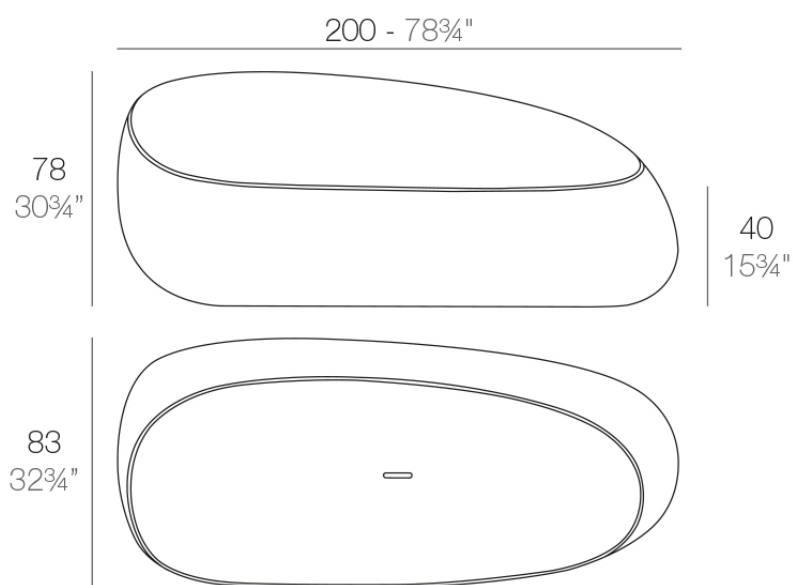

Info

Description

Made of polyethylene resin by rotational moulding. 100% Recyclable. Item suitable for indoor and outdoor use. Available in different finishes.

Weight: 40 Kg

STONE Sofá
STONE Sofa

Accessories