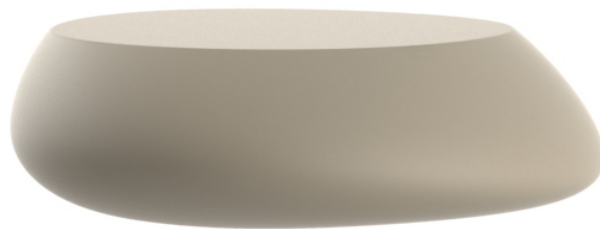

Stone coffee table

by Stefano Giovannoni & Elisa Gargan

Stones outdoor furniture collection, designed by Stefano Giovannoni, convinces with its organic shapes. As its name suggests it appears to be found in nature itself, creating synergism between the natural and the artificial landscape. Stones can fit perfectly into any environment, transmitting its own particular elegance, thanks to its material, as well as its original shape.

Info

Description

Made of polyethylene resin by rotational moulding. 100% Recyclable. Item suitable for indoor and outdoor use. Available in different finishes.

Weight: 7 Kg

STONE Mesa Baja
STONE Low Table

Accessories

- **TEMPERED GLASS**

Safety Tempered glass - 10 mm

Finishes

finishes

BASIC

Ref. 55007

purjai red

ecru

beige

crema

green

orange

ice

notte blue

Matt Polyethylene