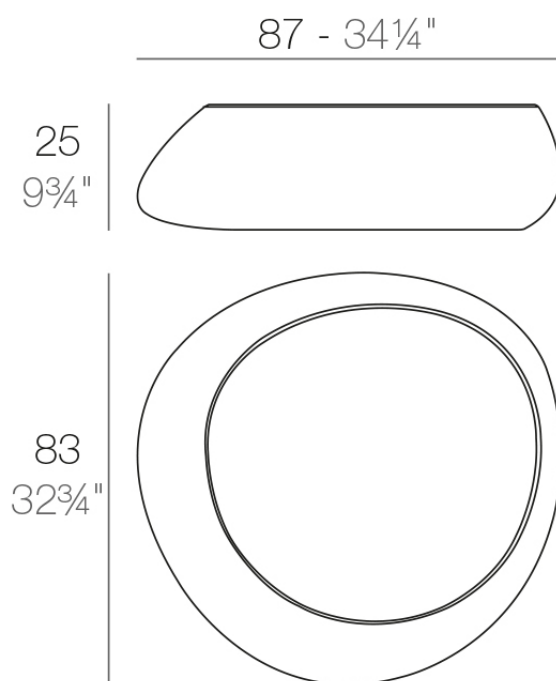

Info

Description

Made of polyethylene resin by rotational moulding. 100% Recyclable. Item suitable for indoor and outdoor use. Available in different finishes.

Weight: 7 Kg

STONE Mesa Baja
STONE Low Table