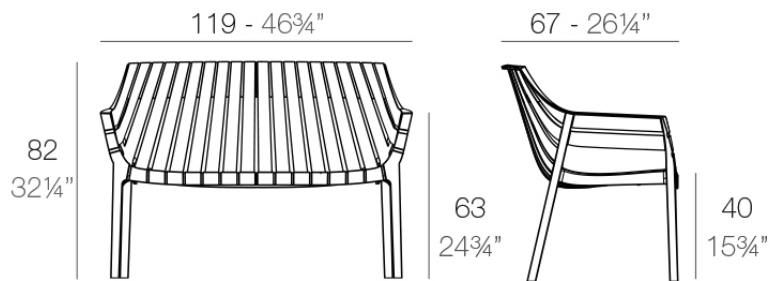

Info

Description

Made of injected polypropylene with fiber glass. Stackable. Available in several colors. Item suitable for indoor and outdoor use.

Weight: 12.36 Kg

SPRITZ Sofá
SPRITZ Sofa

Accessories

- **NONAME-56025CO**