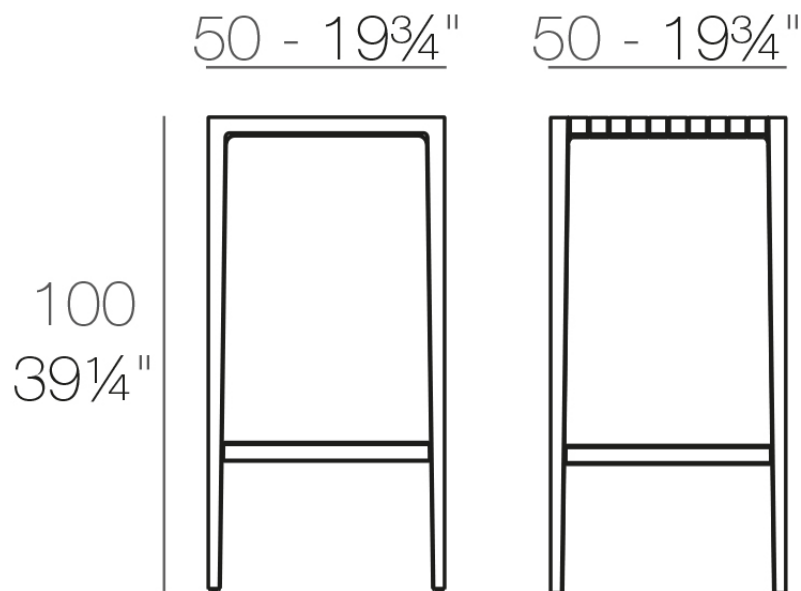

Info

Description

Made of injected polypropylene with fiber glass. Stackable. Available in several colors. Item suitable for indoor and outdoor use.

Weight: 8.23 Kg

SPRITZ Mesa Alta
SPRITZ Bar Table

Finishes