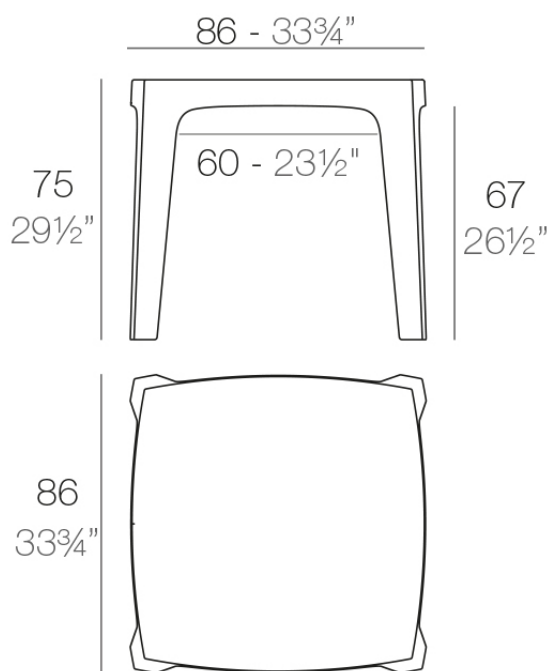

### Description

Made of injected polypropylene with mineral additives. Stackable. Available in several colors. Item suitable for indoor and outdoor use.

Weight: 11 Kg

SOLID Mesa  
SOLID Dining Table