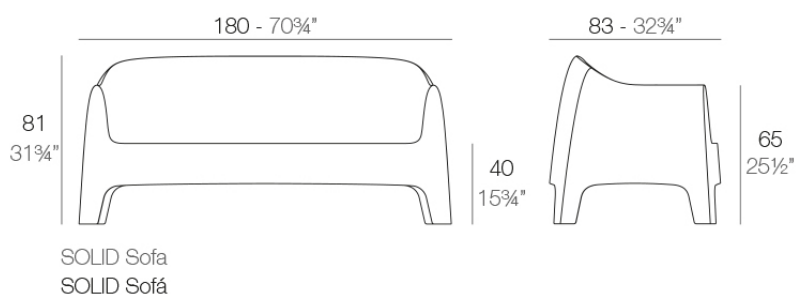

### Description

Made of injected polypropylene with mineral additives. Stackable. Available in several colors. Item suitable for indoor and outdoor use.

Weight: 30 Kg