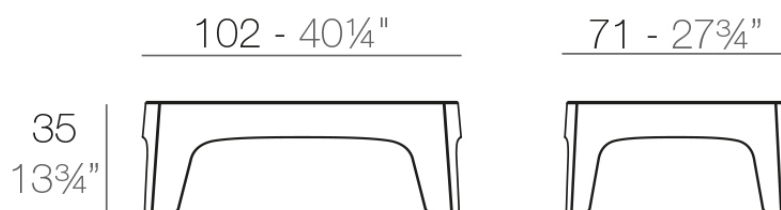

Info

Description

Made of injected polypropylene with mineral additives. Stackable. Available in several colors. Item suitable for indoor and outdoor use.

Weight: 10 Kg

SOLID Mesa Baja
SOLID Low Table

Finishes