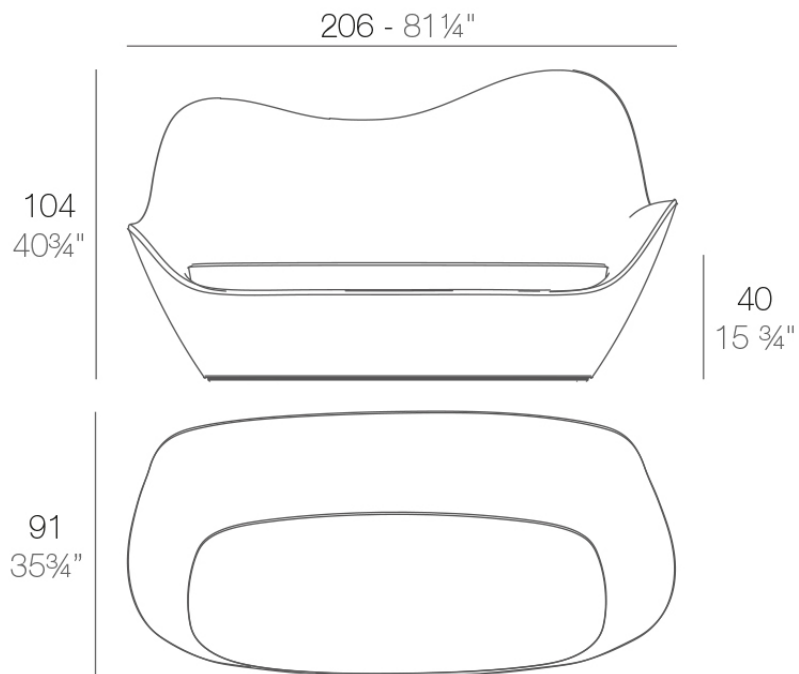

Info

Description

Made of polyethylene resin by rotational moulding. 100% Recyclable. Item suitable for indoor and outdoor use. Available in different finishes.

Weight: 40.02 Kg

SABINAS Sofá
SABINAS Sofa

Accessories