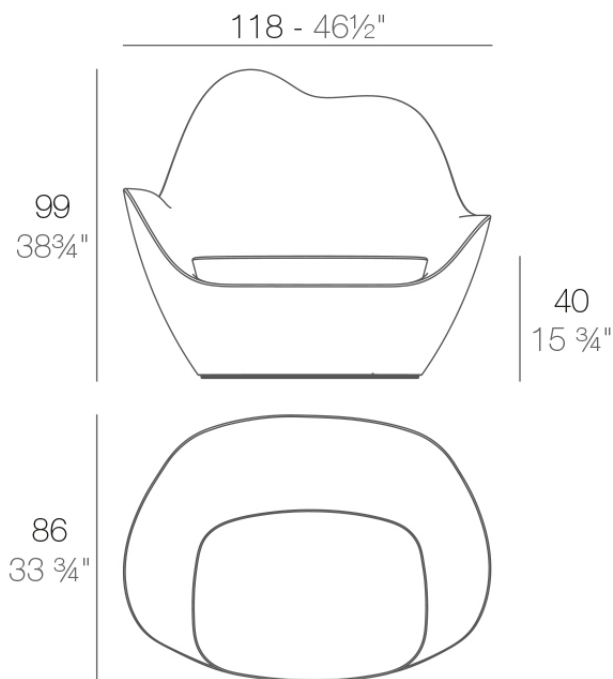

Info

Description

Made of polyethylene resin by rotational moulding. 100% Recyclable. Item suitable for indoor and outdoor use. Available in different finishes.

Weight: 20.02 Kg

SABINAS Butaca
SABINAS Lounge Chair