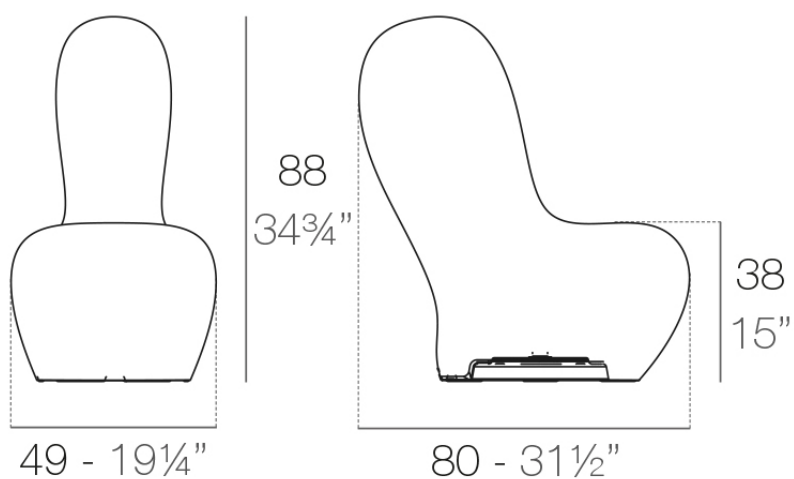

Info

Description

Made of polyethylene resin by rotational moulding. 100% Recyclable. Item suitable for indoor and outdoor use. Available in different finishes.

Weight: 23.19 Kg

SABINAS Lámpara Low
Sabinas Low Lamp