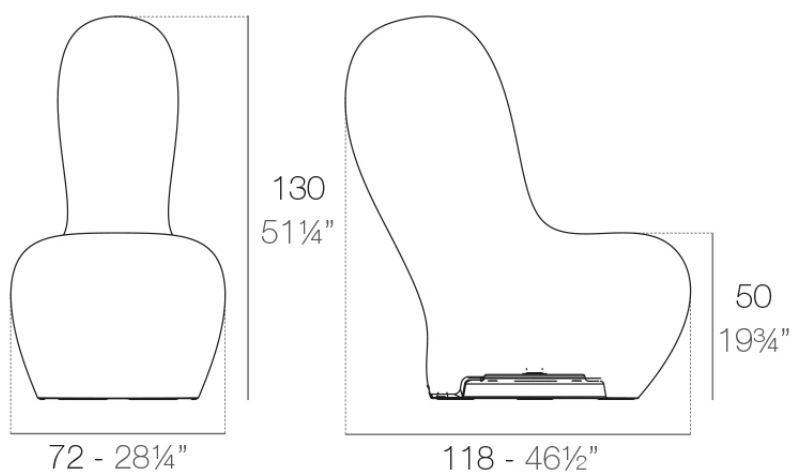

Info

Description

Made of polyethylene resin by rotational moulding. 100% Recyclable. Item suitable for indoor and outdoor use. Available in different finishes.

Weight: 31.69 Kg

SABINAS Lámpara High
Sabinas High Lamp