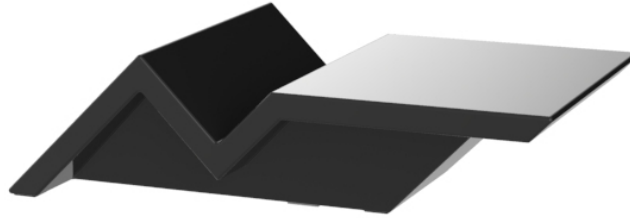

The Alma planter, on the other hand, is inspired by the architecture of the towers of Dubai.

Designed by A-Cero.

Info

Description

Made of polyethylene resin by rotational moulding. 100% Recyclable. Item suitable for indoor and outdoor use. Available in different finishes.