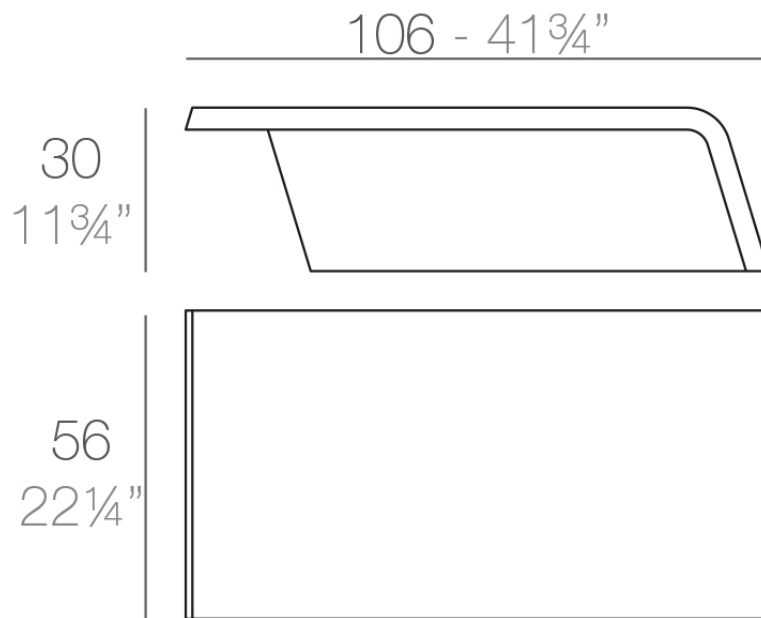

Weight: 12.5 Kg

REST Mesa Baja

REST Low Table

Finishes

finishes

LACQUERED

Ref. 53007F

modo green