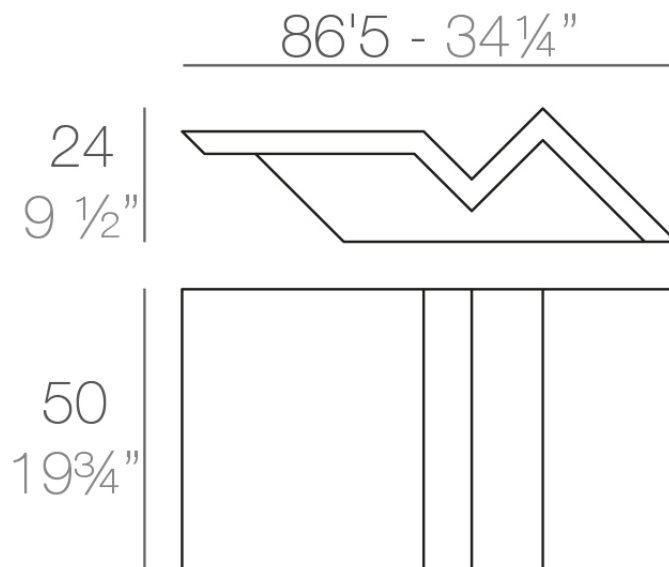

Weight: 7 Kg

REST Mesa Tumbona
REST Sun Chaise Table

Finishes

finishes

BASIC

Ref. 53009

purjai red

white