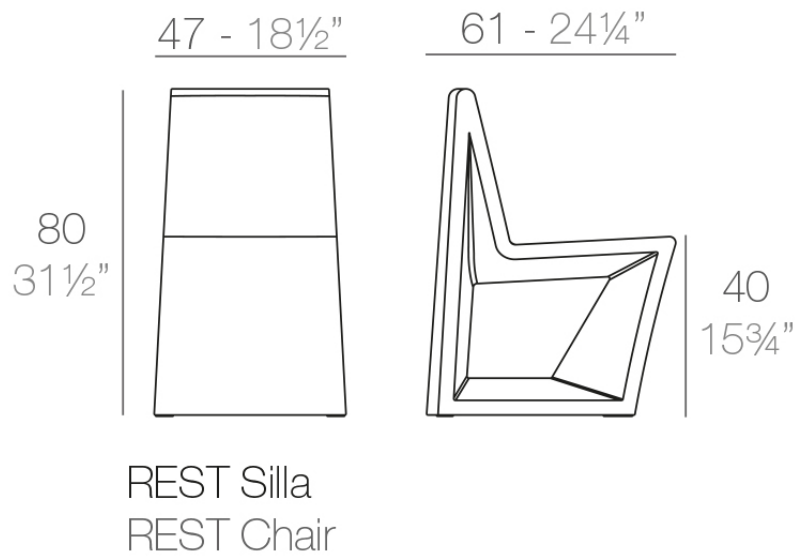

## Description

Made of polyethylene resin by rotational moulding. 100% Recyclable. Item suitable for indoor and outdoor use. Available in different finishes.

Weight: 10 Kg