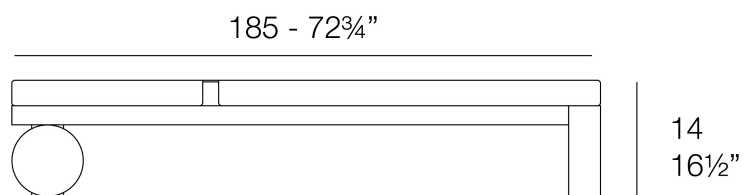

Info

Description

POSIDONIA Tumbona
POSIDONIA Sun Lounger

Finishes

aluminium

ALUMINIUM

Ref. 54730

white