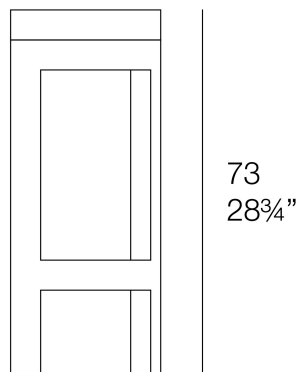

Info

Description

30 - 11 3/4"

POSIDONIA Taburete Alto
POSIDONIA High Stool

Finishes

aluminium

ALUMINIUM

Ref. 54721