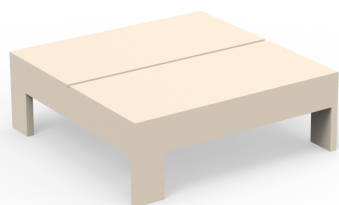

HPL

Ref. 54709HPL

HPL black edge

Ambients

Posidonia low table

by Ramón Esteve

Posidonia, the new collection of **designer outdoor furniture** is capable of creating an atmosphere of serenity and balance, awakening the user's sensibility and inviting them to enjoy every moment.