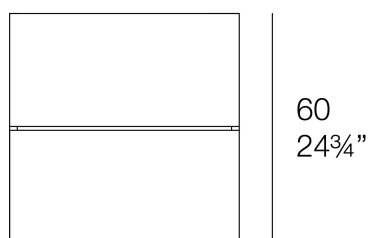

Info

Description

60 - 24¾"

POSIDONIA Mesa Tumbona
POSIDONIA Sun Lounger Table