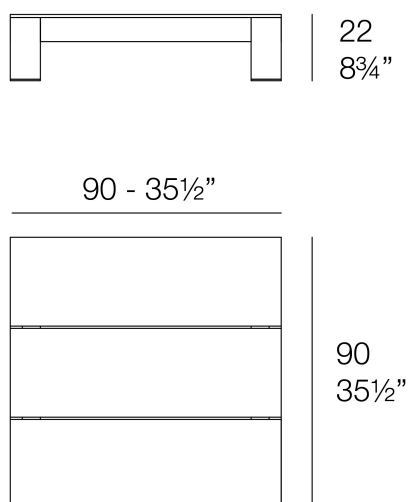

Info

Description

Weight: 20 Kg

POSIDONIA Mesa 90x90x22
POSIDONIA Coffee Table 35½"x35½"x8¾"

Finishes

aluminium

ALUMINIUM

Ref. 54709