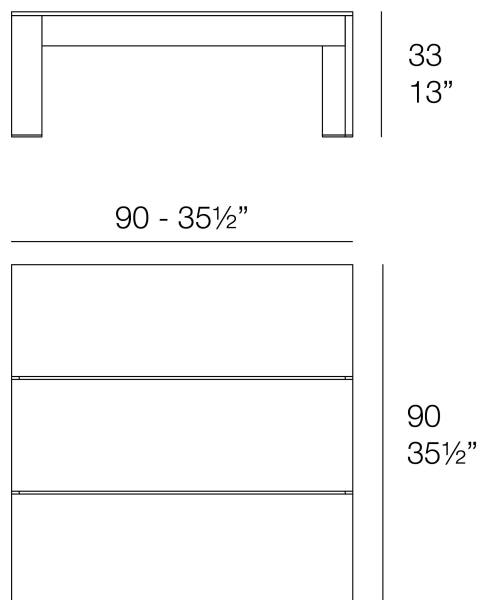

Info

Description

Weight: 18 Kg

POSIDONIA Mesa Baja 90x90x33
POSIDONIA Low Table 35 1/2"x35 1/2"x13"

Finishes

aluminium

ALUMINIUM

Ref. 54711