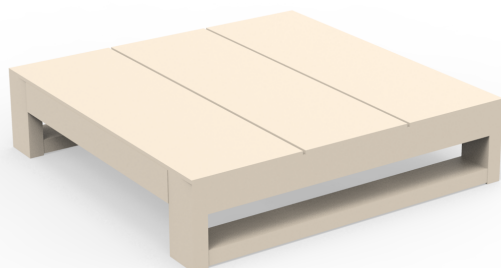

HPL

Ref. 54708HPL

HPL black edge

Ambients

Posidonia coffee table

by Ramón Esteve

Posidonia, the new collection of **designer outdoor furniture** is capable of creating an atmosphere of serenity and balance, awakening the user's sensibility and inviting them to enjoy every moment.