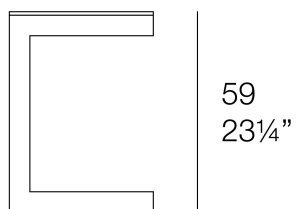

Info

Description

Weight: 6 Kg

POSIDONIA Mesa 42x42x59
POSIDONIA Coffee Table 16½"x16½"x23¼"

Finishes

aluminium

ALUMINIUM

Ref. 54708