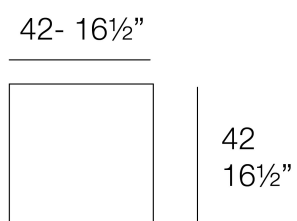

Info

Description

Weight: 6 Kg

POSIDONIA Mesa 42x42x59
POSIDONIA Coffee Table 16½"x16½"x23¼"

Finishes

aluminium

ALUMINIUM

Ref. 54708