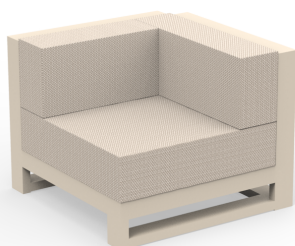

whisper 1502

white 1501

Outdoor fabrics are waterproof 100% acrylic.

Ambients

Posidonia corner

by Ramón Esteve

Posidonia, the new collection of **designer outdoor furniture** is capable of creating an atmosphere of serenity and balance, awakening the user's sensibility and inviting them to enjoy every moment.