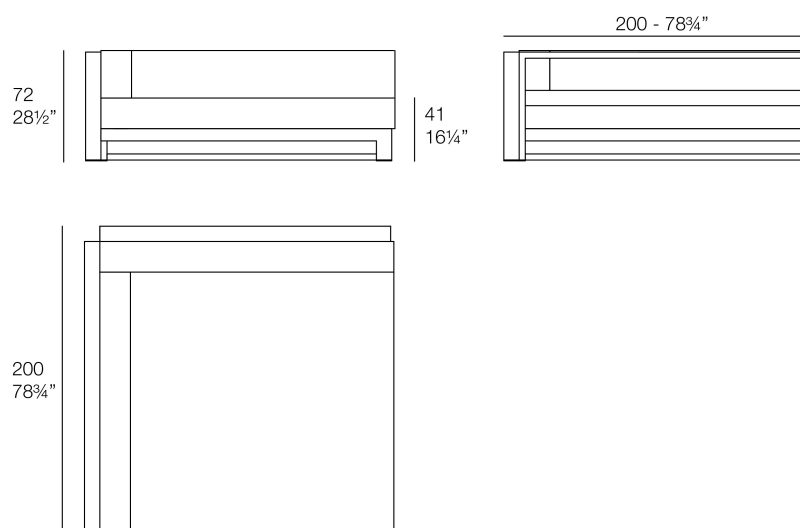

Info

Description

Weight: 78 Kg

POSIDONIA Módulo Derecho XL
POSIDONIA Right Section XL