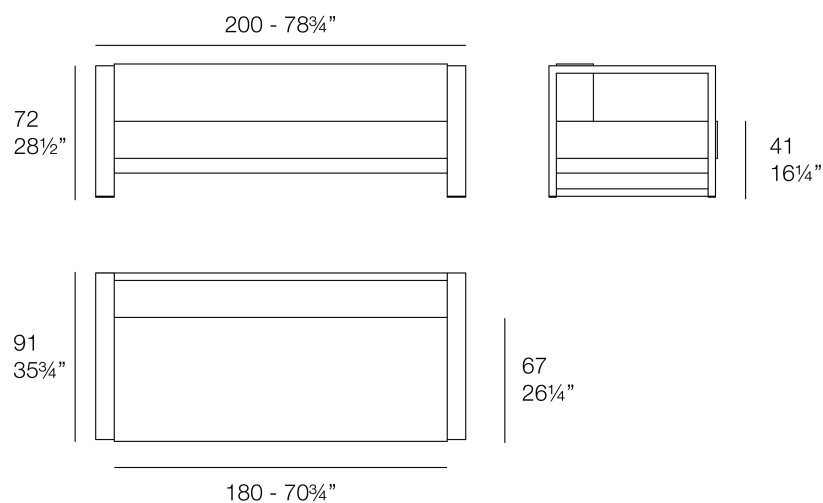

Info

Description

Weight: 40 Kg

POSIDONIA Sofa
POSIDONIA Sofa

Finishes

aluminium

ALUMINIUM

Ref. 54701