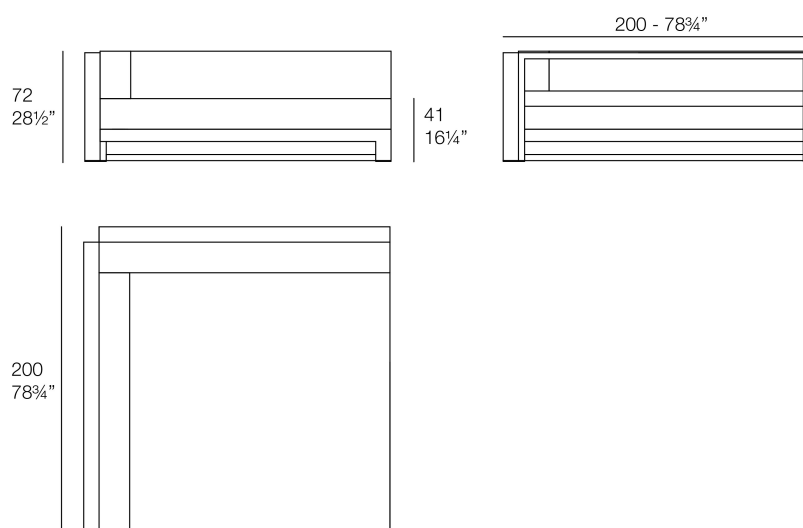

Info

Description

Weight: 78 Kg

POSIDONIA Esquina XL
POSIDONIA Corner XL

Finishes

aluminium

ALUMINIUM

Ref. 54736