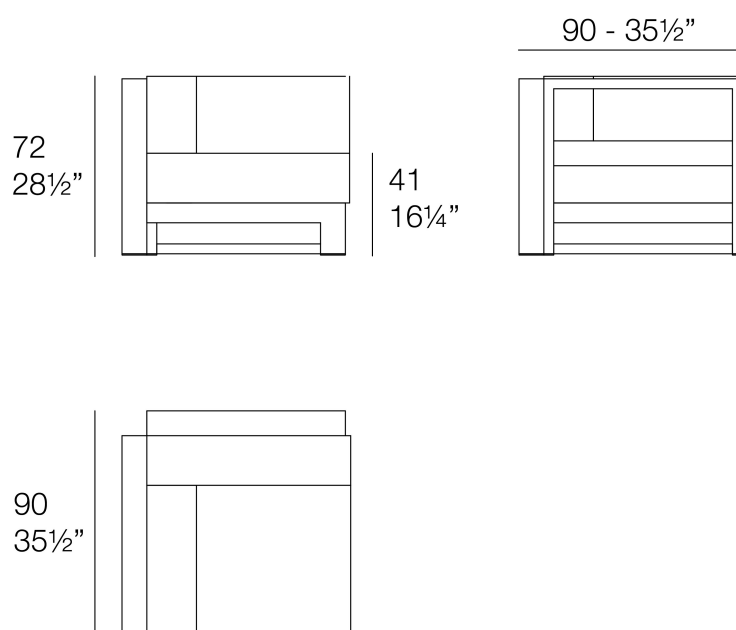

Info

Description

Weight: 24 Kg

POSIDONIA Módulo Derecho
POSIDONIA Right Section

Finishes

aluminium

ALUMINIUM

Ref. 54737