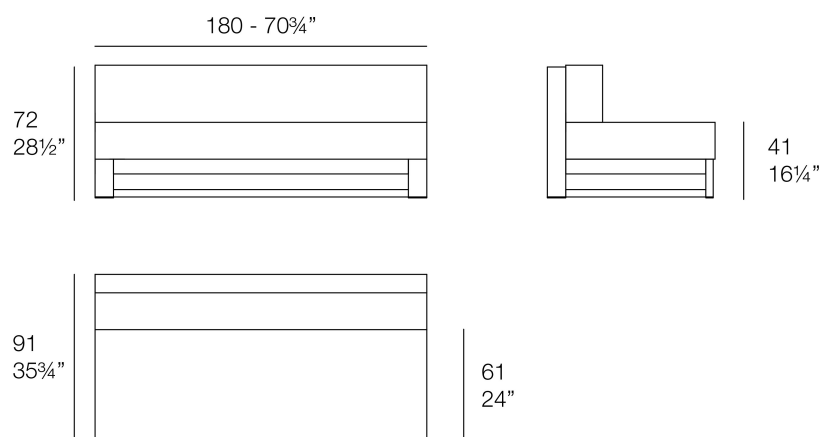

Info

Description

Weight: 38 Kg

POSIDONIA Módulo Central L
POSIDONIA Armless Section L