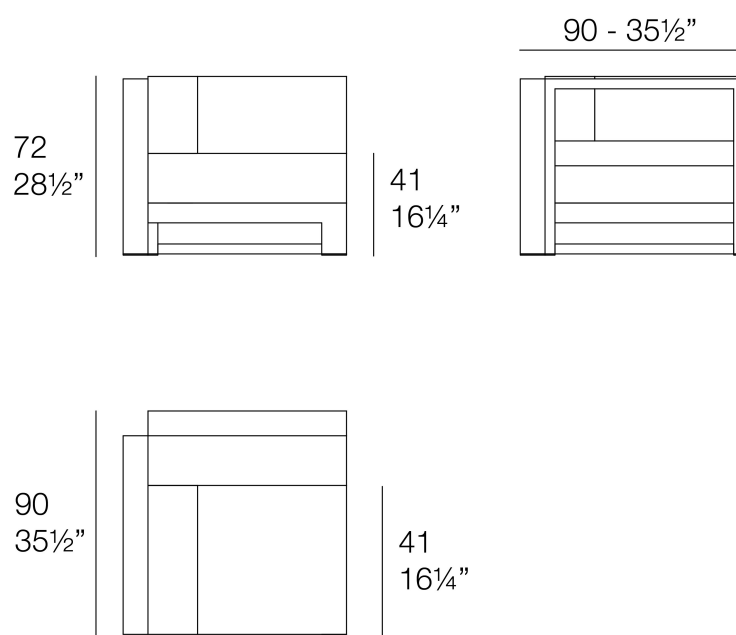

Info

Description

Weight: 24 Kg

POSIDONIA Módulo Esquina
POSIDONIA Corner Section