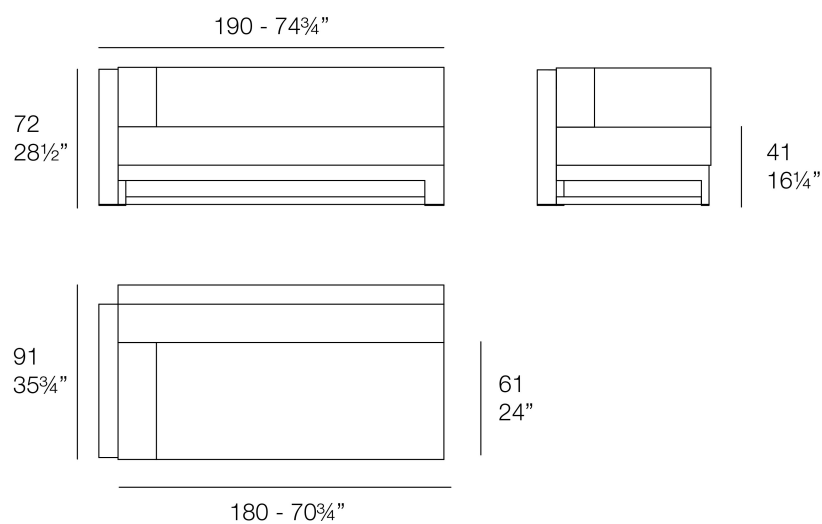

Info

Description

Weight: 41 Kg

POSIDONIA Brazo Derecho L
POSIDONIA Right Section L

Finishes

aluminium

ALUMINIUM

Ref. 54704