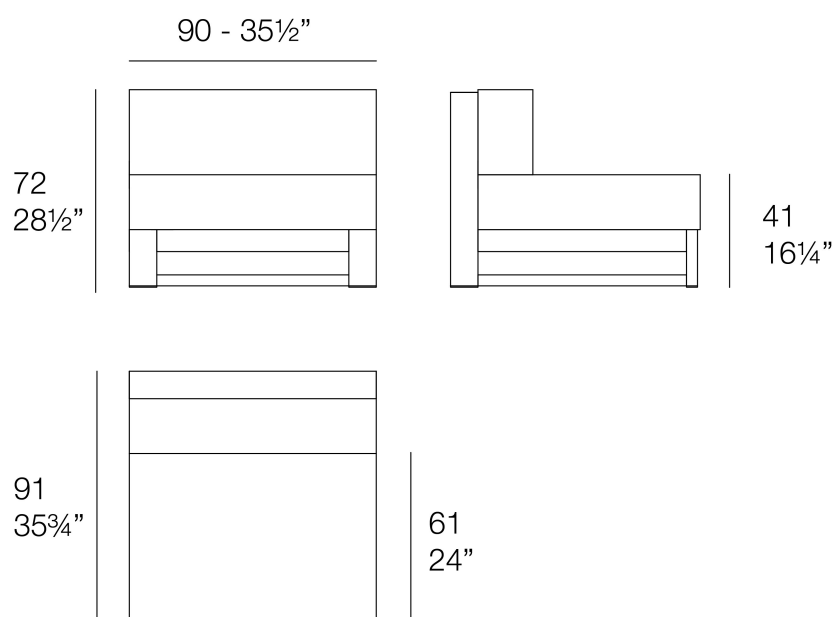

Info

Description

Weight: 21 Kg

POSIDONIA Módulo Central
POSIDONIA Armless Section