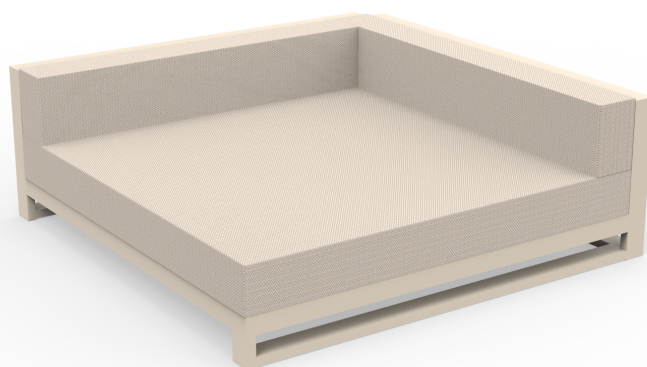

Outdoor fabrics are waterproof 100% acrylic.

Ambients

Posidonia corner xl

by Ramón Esteve

Posidonia, the new collection of **designer outdoor furniture** is capable of creating an atmosphere of serenity and balance, awakening the user's sensibility and inviting them to enjoy every moment.