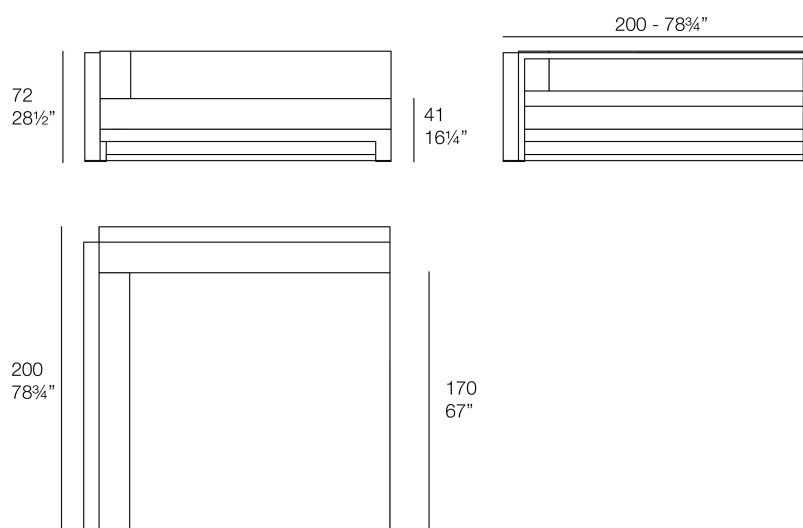

Info

Description

Weight: 78 Kg

POSIDONIA Módulo Esquina XL
POSIDONIA Corner Section XL

Finishes

aluminium

ALUMINIUM

Ref. 54740