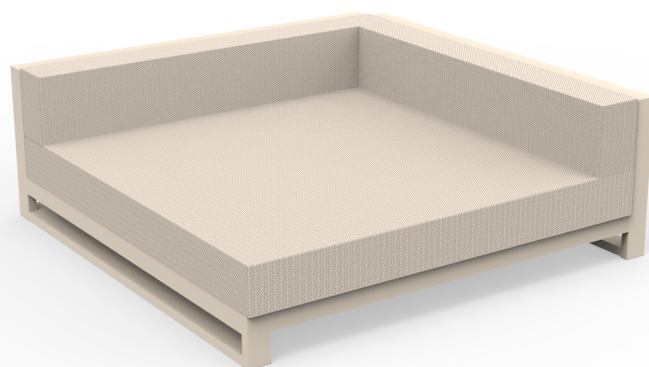

Outdoor fabrics are waterproof 100% acrylic.

Ambients

Posidonia left corner xl

by Ramón Esteve

Posidonia, the new collection of **designer outdoor furniture** is capable of creating an atmosphere of serenity and balance, awakening the user's sensibility and inviting them to enjoy every moment.