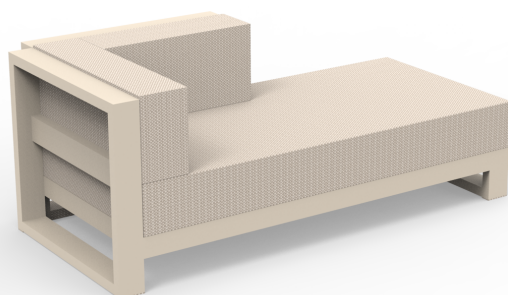

Outdoor fabrics are waterproof 100% acrylic.

Ambients

Posidonia chaiselongue left section

by Ramón Esteve

Posidonia, the new collection of **designer outdoor furniture** is capable of creating an atmosphere of serenity and balance, awakening the user's sensibility and inviting them to enjoy every moment.