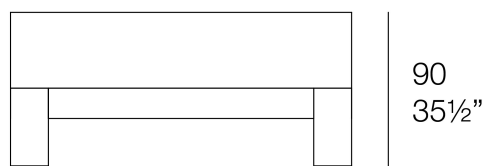

Info

Description

Weight: 15 Kg

90 - 35½"