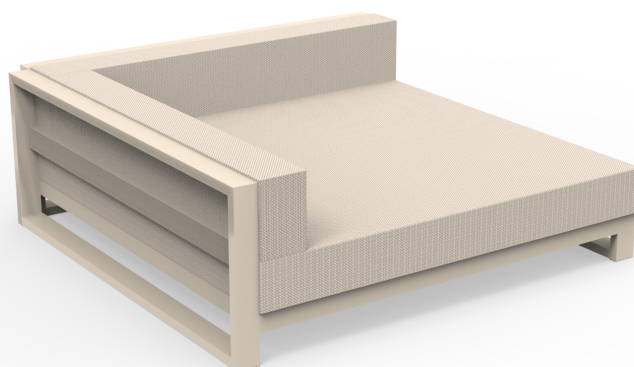

Outdoor fabrics are waterproof 100% acrylic.

Ambients

Posidonia right corner xl

by Ramón Esteve

Posidonia, the new collection of **designer outdoor furniture** is capable of creating an atmosphere of serenity and balance, awakening the user's sensibility and inviting them to enjoy every moment.