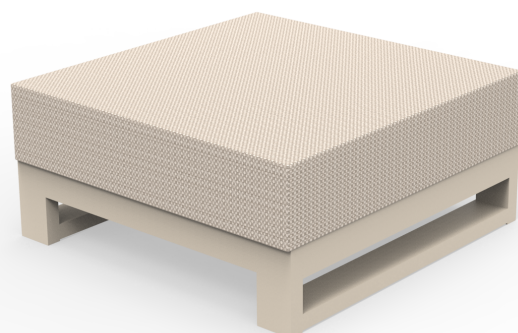

Outdoor fabrics are waterproof 100% acrylic.

Ambients

Posidonia puff

by Ramón Esteve

Posidonia, the new collection of **designer outdoor furniture** is capable of creating an atmosphere of serenity and balance, awakening the user's sensibility and inviting them to enjoy every moment.