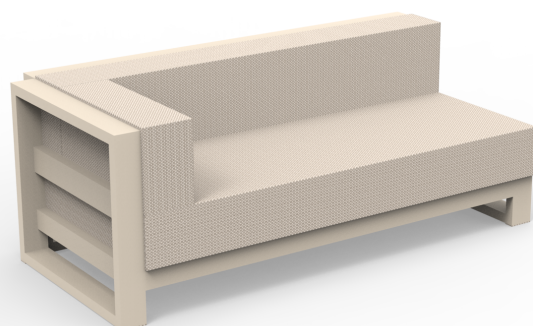

whisper 1502

white 1501

Outdoor fabrics are waterproof 100% acrylic.

Ambients

Posidonia sectional right armrest xl

by Ramón Esteve

Posidonia, the new collection of **designer outdoor furniture** is capable of creating an atmosphere of serenity and balance, awakening the user's sensibility and inviting them to enjoy every moment.