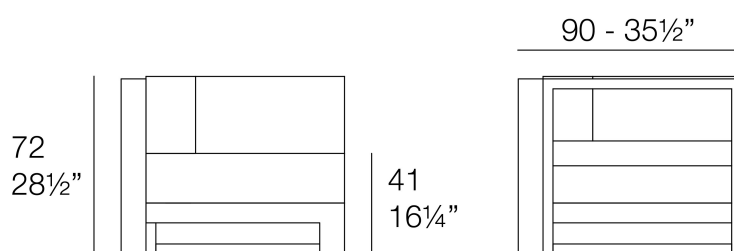

Info

Description

Weight: 24 Kg

POSIDONIA Esquina
POSIDONIA Corner

Finishes

aluminium

ALUMINIUM

Ref. 54735