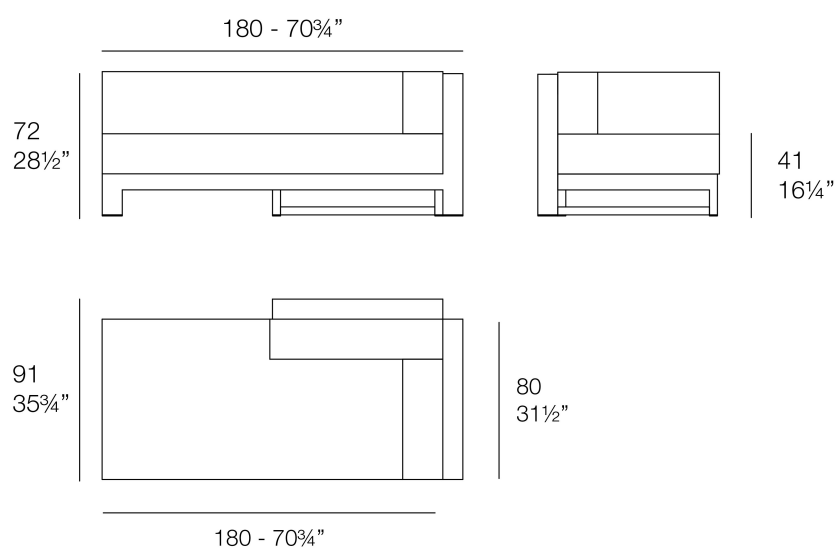

Info

Description

Weight: 35 Kg

POSIDONIA Chaiselongue Módulo Derecho
POSIDONIA Chaiselongue Right Section