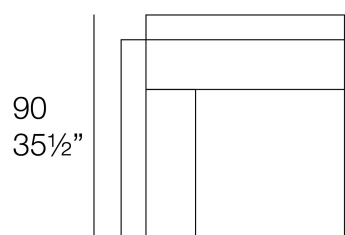

Info

Description

Weight: 24 Kg

POSIDONIA Esquina
POSIDONIA Corner