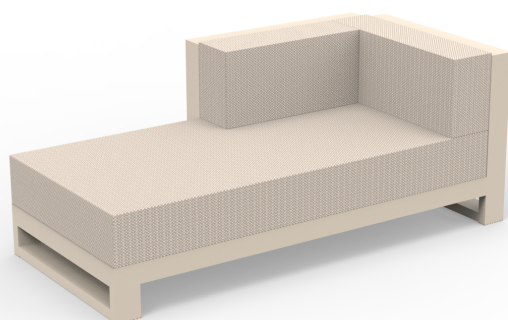

Lacquered aluminium profile.

Ambients

Posidonia chaiselongue right section

by Ramón Esteve

Posidonia, the new collection of **designer outdoor furniture** is capable of creating an atmosphere of serenity and balance, awakening the user's sensibility and inviting them to enjoy every moment.