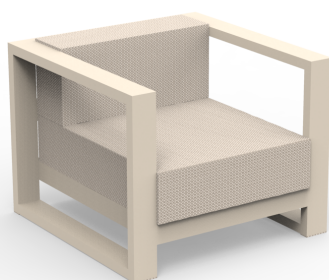

Info

Description

Weight: 30 Kg

POSIDONIA Butaca
POSIDONIA Lounge Chair

Finishes

aluminium

ALUMINIUM

Ref. 54700