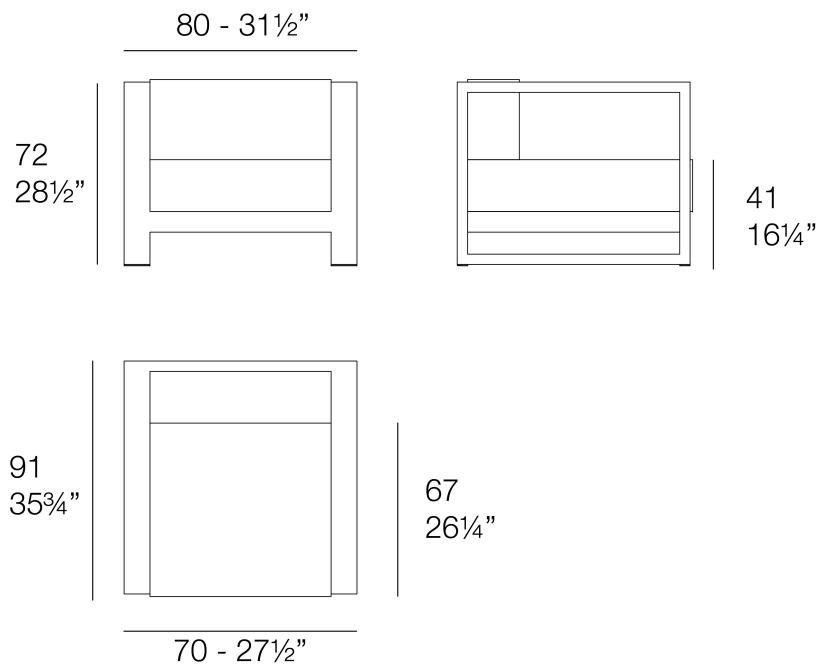

Info

Description

Weight: 30 Kg

POSIDONIA Butaca
POSIDONIA Lounge Chair

Finishes

aluminium

ALUMINIUM

Ref. 54700